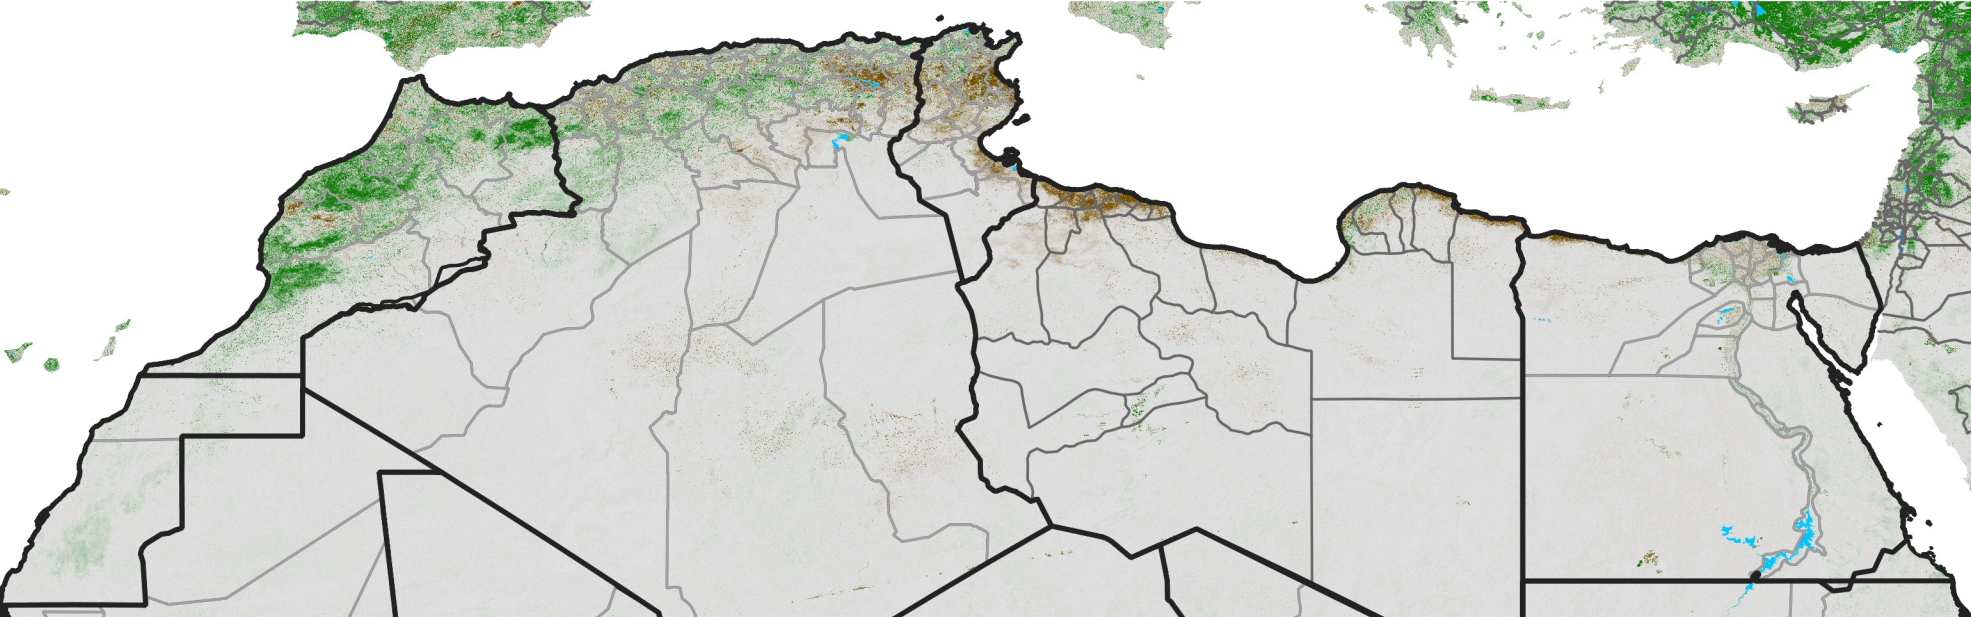

North Africa NDVI Difference

2013 minus 2012

Period 07 / March 01 - 10, 2013

NDVI Difference

< -0.3 -0.2 -0.1 -0.05 0.05 0.1 0.2 >0.3

Negative

No Difference

Positive