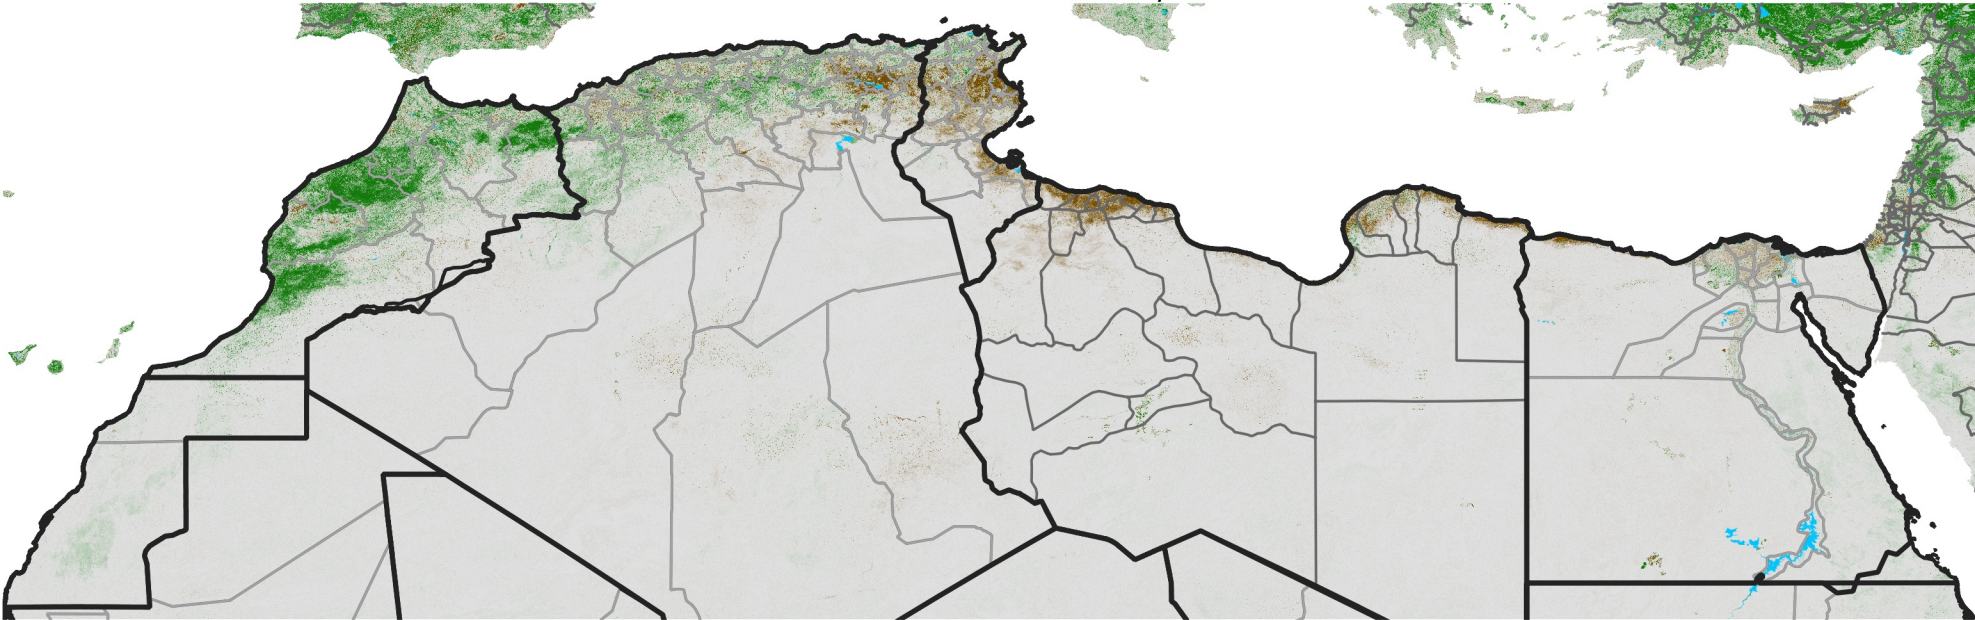

North Africa NDVI Difference

2013 minus 2012

Period 08 / March 11 - 20, 2013

NDVI Difference

<math>< -0.3</math> -0.2 -0.1 -0.05 0.05 0.1 0.2 > 0.3

Negative

No Difference

Positive