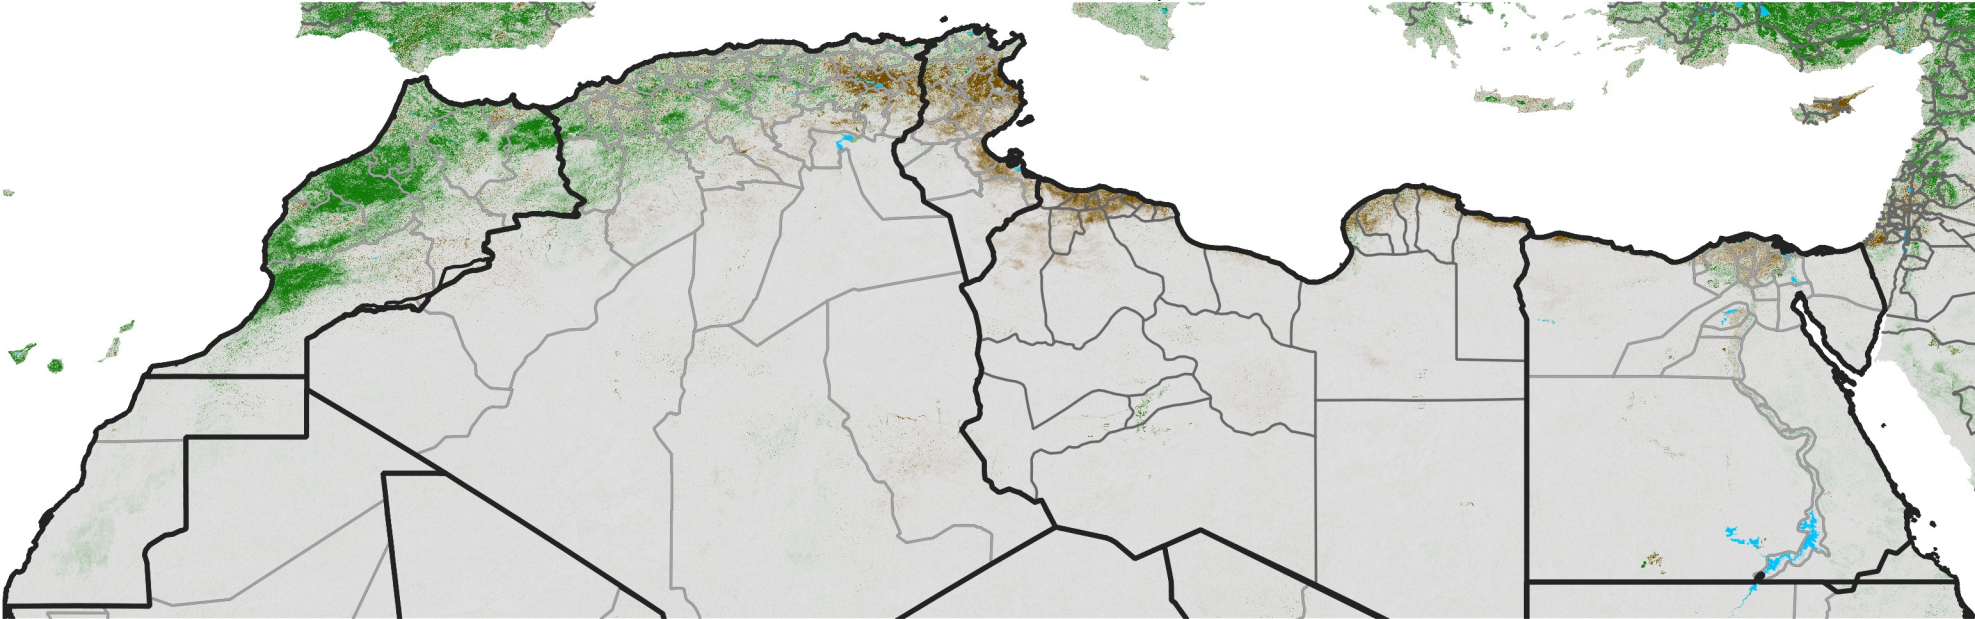

North Africa NDVI Difference

2013 minus 2012

Period 09 / March 21 - 31, 2013

NDVI Difference

< -0.3 -0.2 -0.1 -0.05 0.05 0.1 0.2 >0.3

Negative

No Difference

Positive