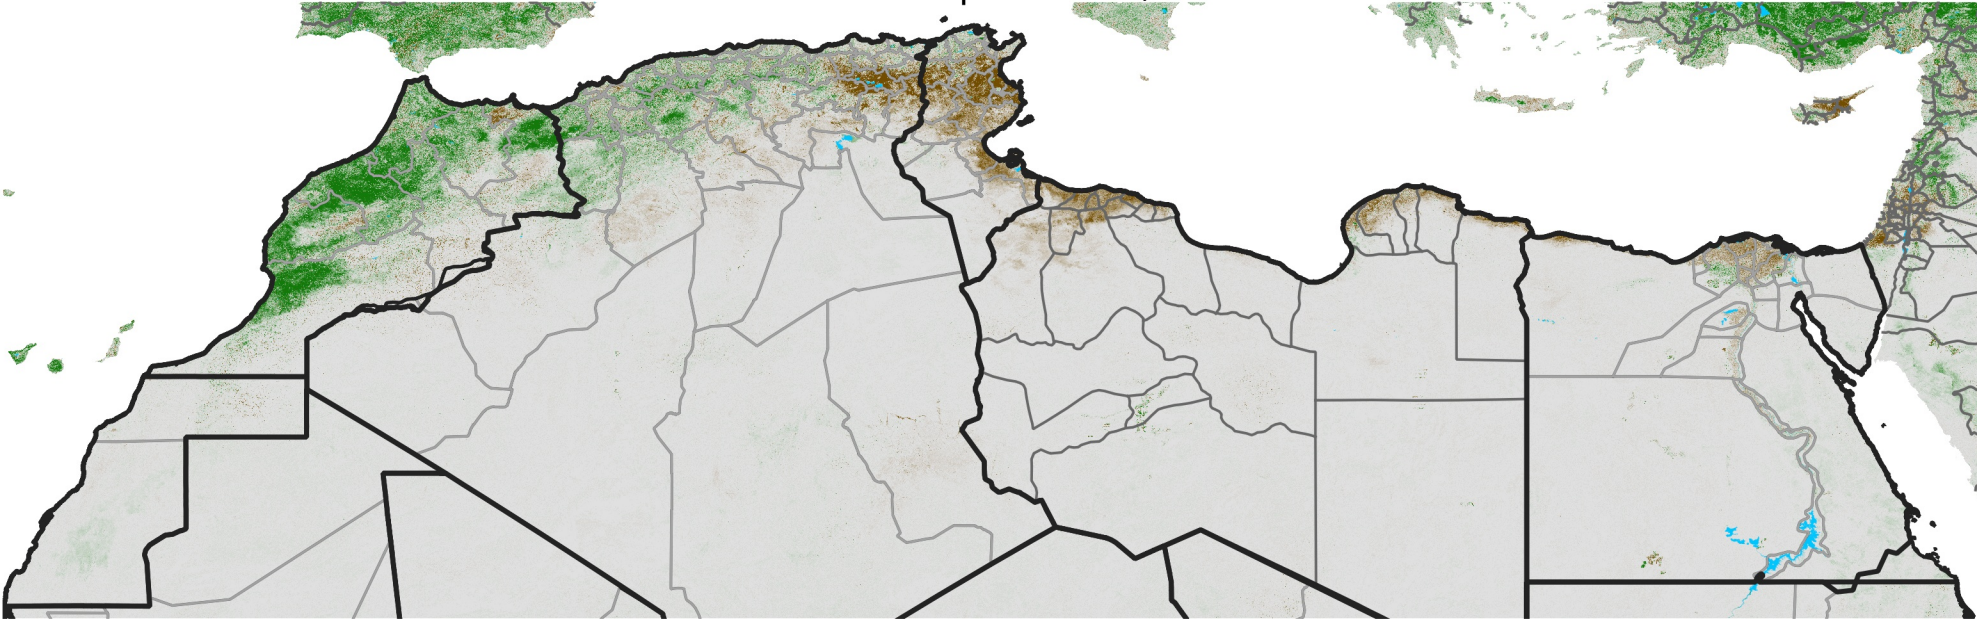

North Africa NDVI Difference

2013 minus 2012

Period 10 / April 01 - 10, 2013

NDVI Difference

< -0.3 -0.2 -0.1 -0.05 0.05 0.1 0.2 >0.3

Negative

No Difference

Positive