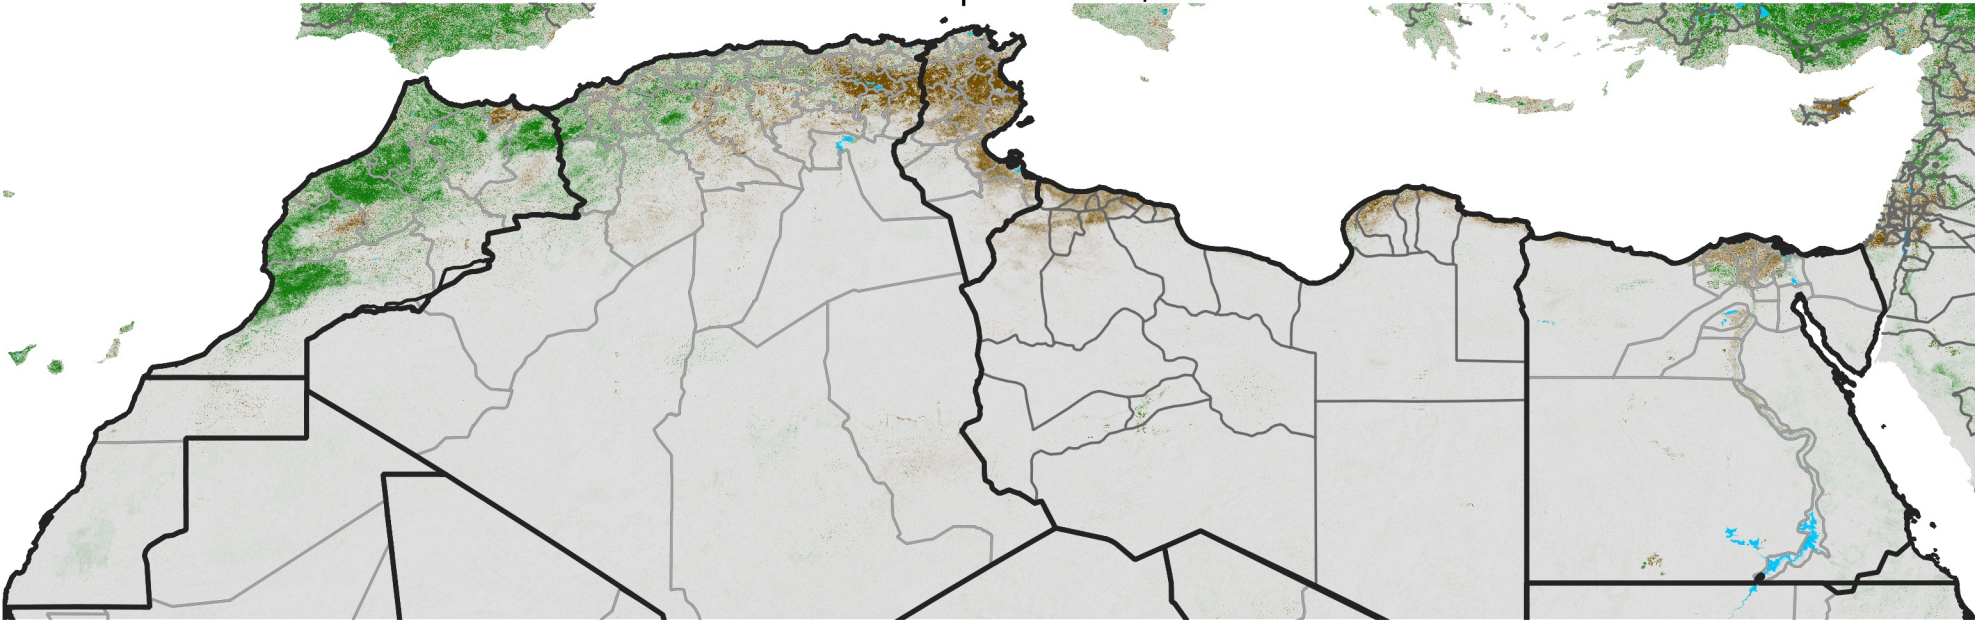

# North Africa NDVI Difference

2013 minus 2012

Period 11 / April 11 - 20, 2013

## NDVI Difference

< -0.3   -0.2   -0.1   -0.05   0.05   0.1   0.2   >0.3

Negative

No Difference

Positive