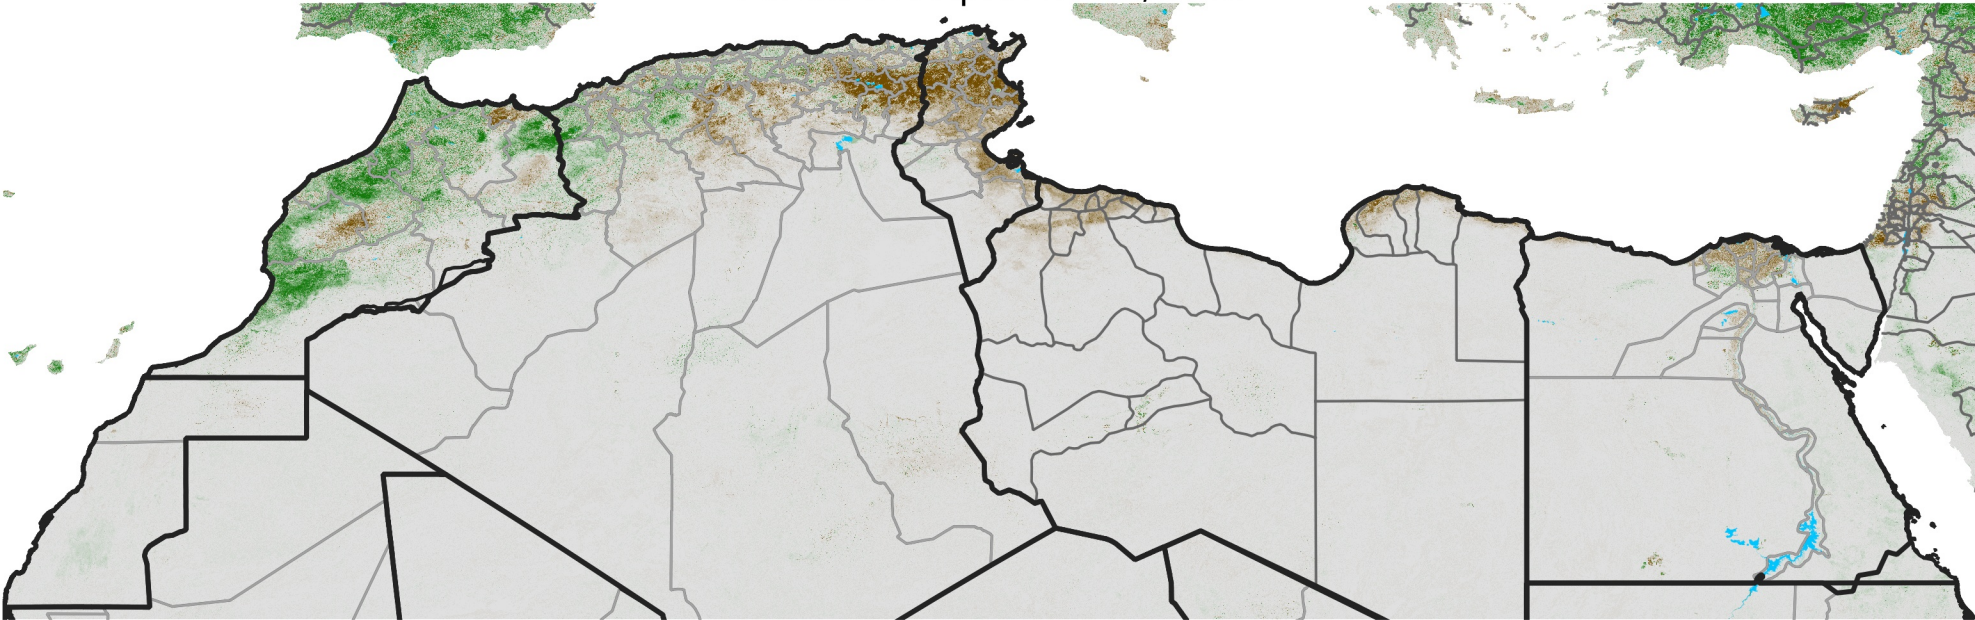

North Africa NDVI Difference

2013 minus 2012

Period 12 / April 21 - 30, 2013

NDVI Difference

< -0.3 -0.2 -0.1 -0.05 0.05 0.1 0.2 >0.3

Negative

No Difference

Positive