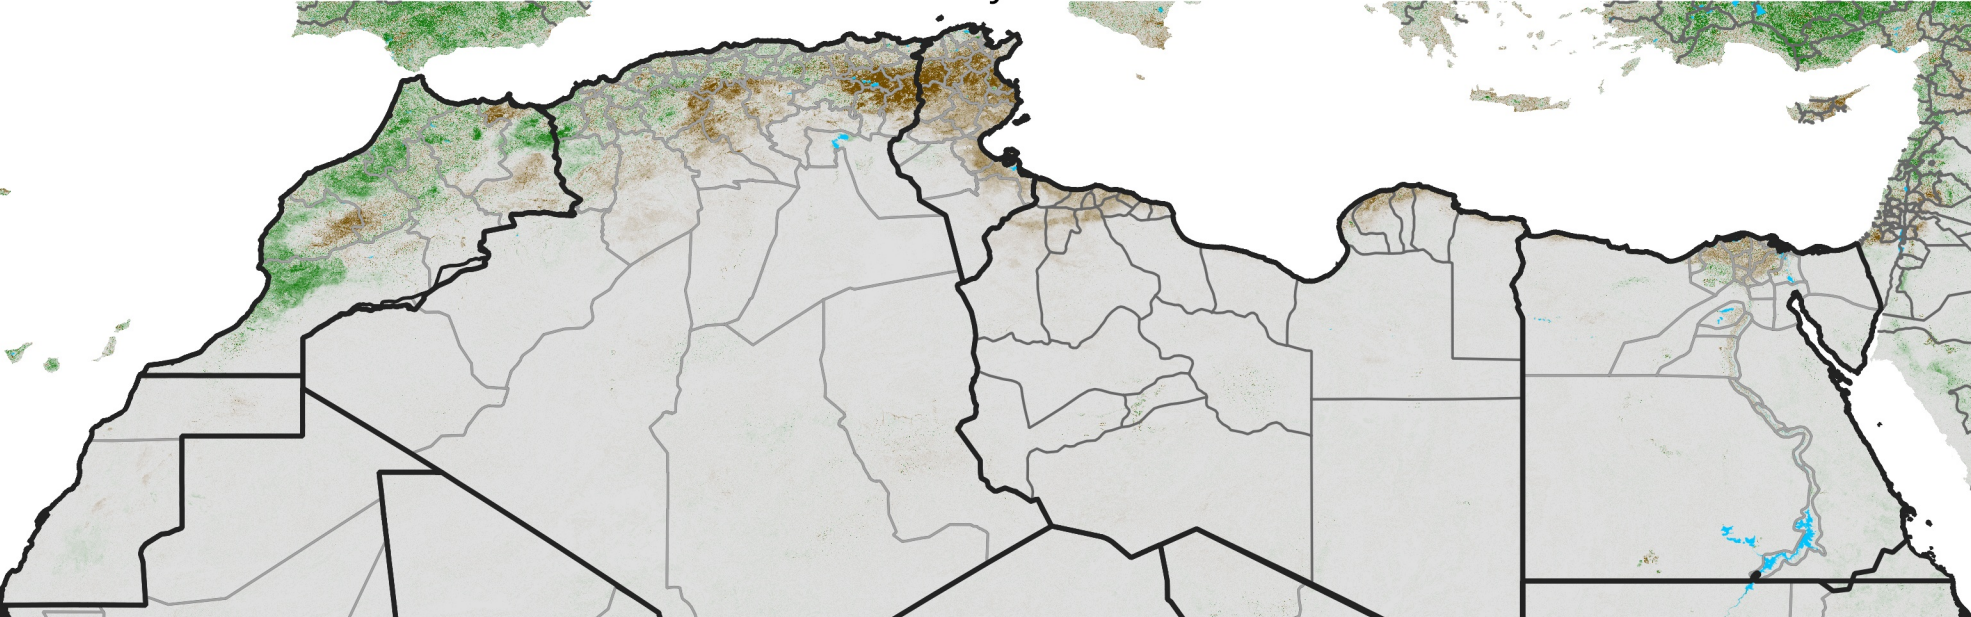

North Africa NDVI Difference

2013 minus 2012

Period 13 / May 01 - 10, 2013

NDVI Difference

< -0.3 -0.2 -0.1 -0.05 0.05 0.1 0.2 >0.3

Negative

No Difference

Positive