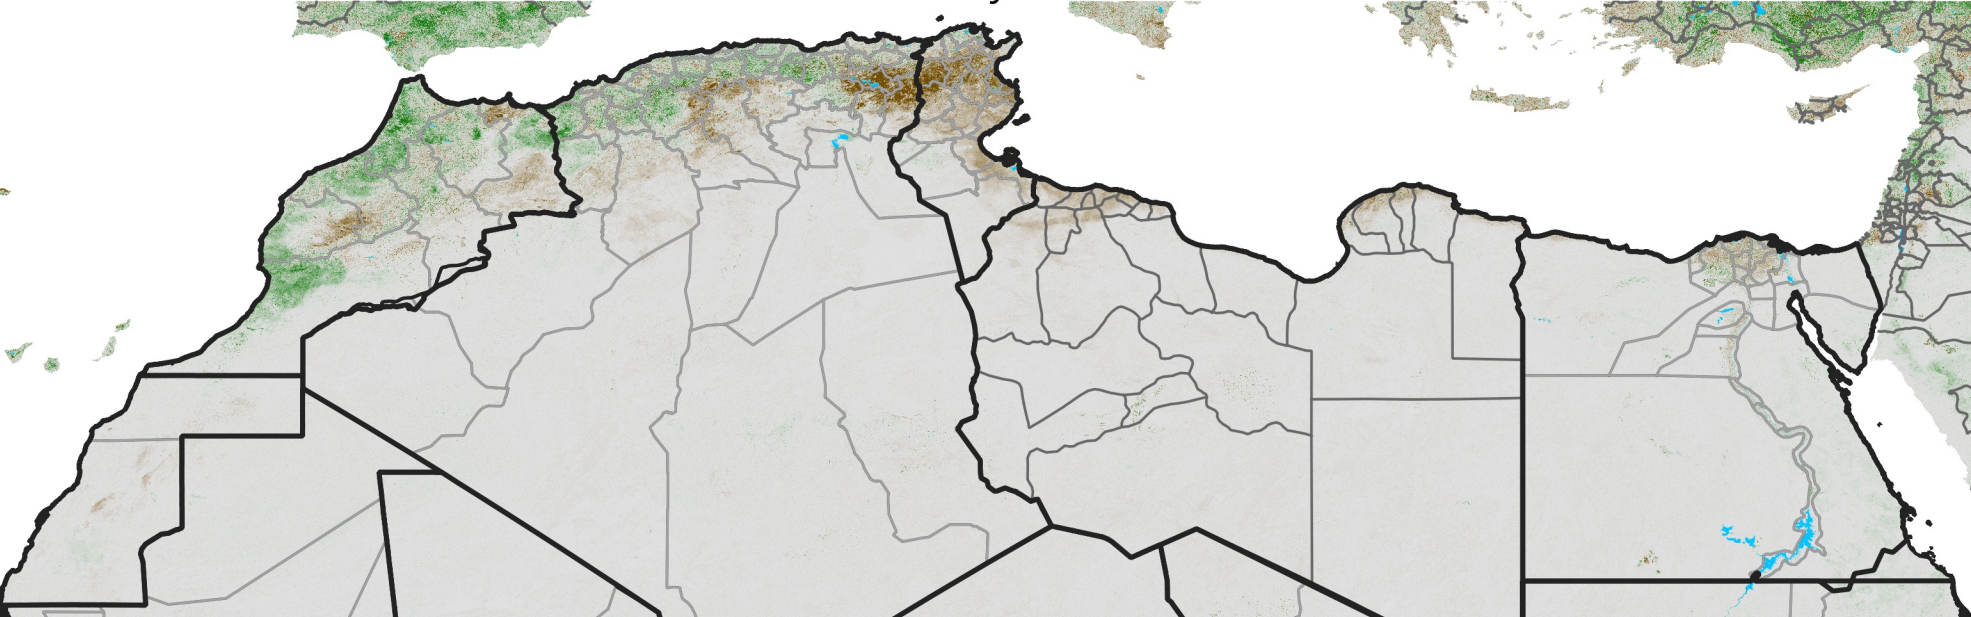

North Africa NDVI Difference

2013 minus 2012

Period 14 / May 11 - 20, 2013

NDVI Difference

< -0.3 -0.2 -0.1 -0.05 0.05 0.1 0.2 >0.3

Negative

No Difference

Positive