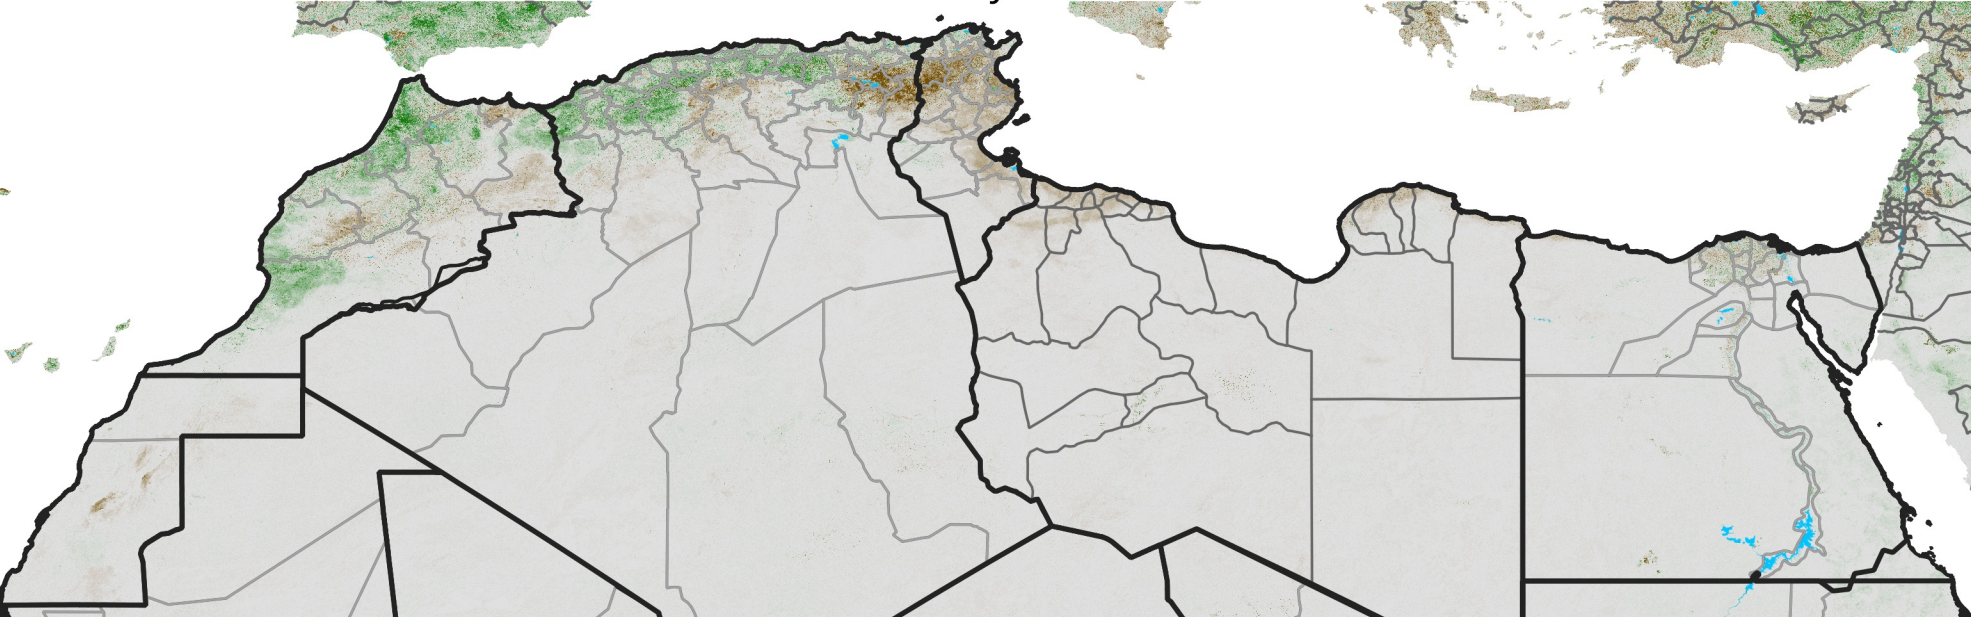

North Africa NDVI Difference

2013 minus 2012

Period 15 / May 21 - 31, 2013

NDVI Difference

< -0.3 -0.2 -0.1 -0.05 0.05 0.1 0.2 >0.3

Negative

No Difference

Positive