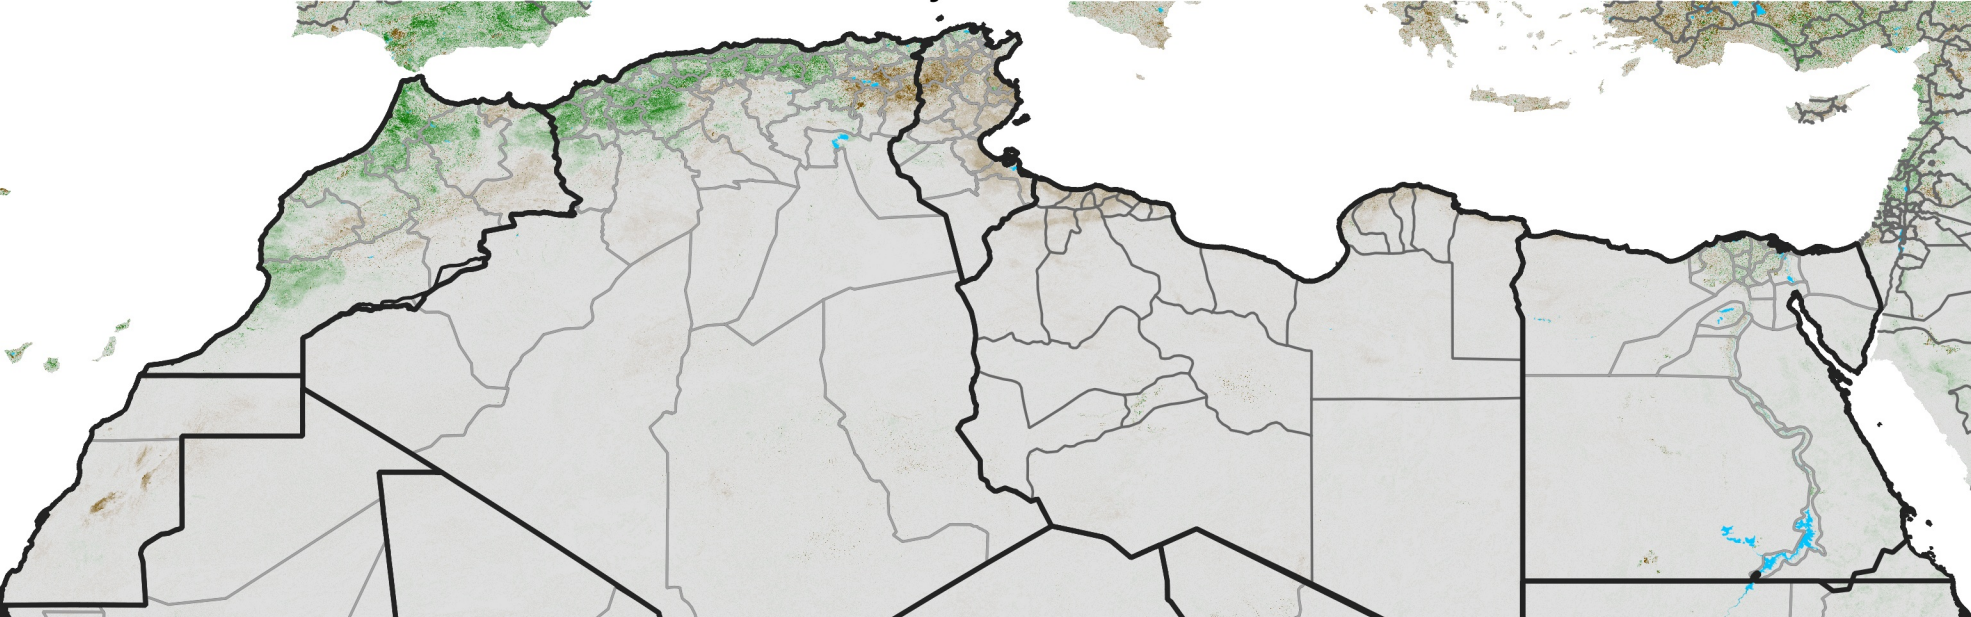

North Africa NDVI Difference

2013 minus 2012

Period 16 / June 01 - 10, 2013

NDVI Difference

< -0.3 -0.2 -0.1 -0.05 0.05 0.1 0.2 >0.3

Negative

No Difference

Positive