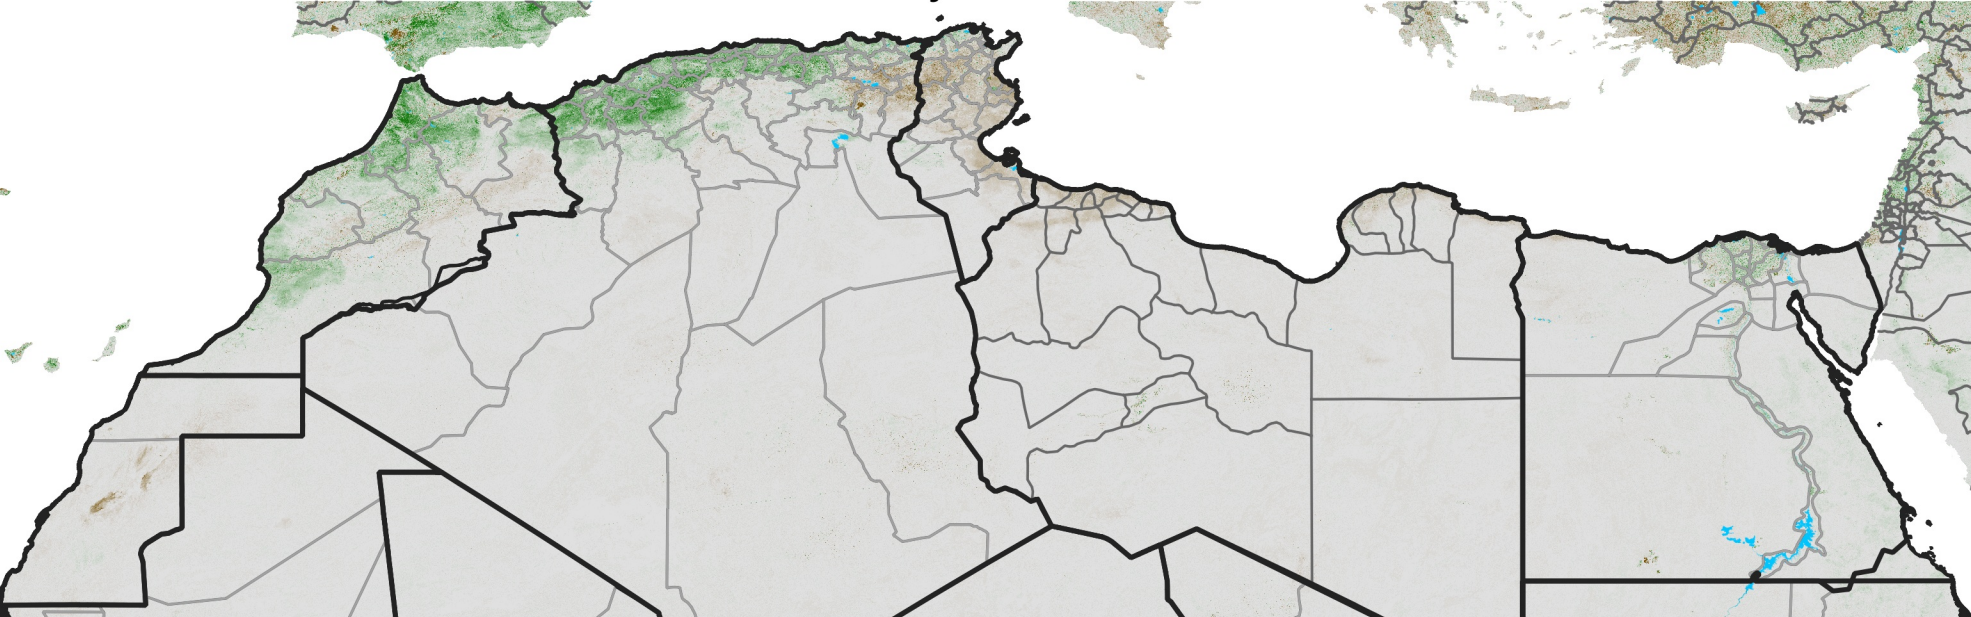

North Africa NDVI Difference

2013 minus 2012

Period 17 / June 11 - 20, 2013

NDVI Difference

< -0.3 -0.2 -0.1 -0.05 0.05 0.1 0.2 >0.3

Negative

No Difference

Positive