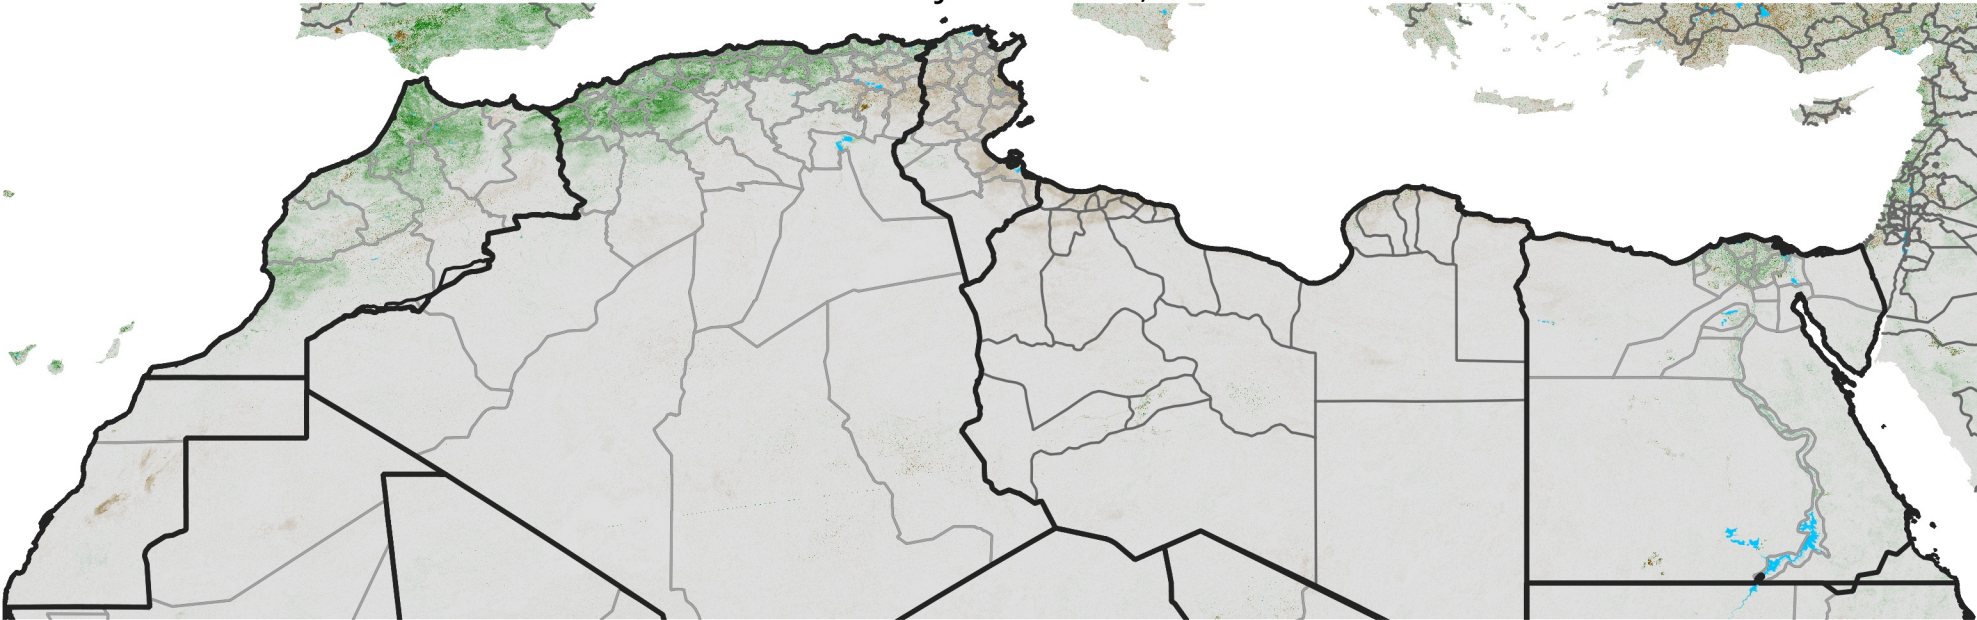

# North Africa NDVI Difference

2013 minus 2012

Period 18 / June 21 - 30, 2013

## NDVI Difference

< -0.3   -0.2   -0.1   -0.05   0.05   0.1   0.2   >0.3

Negative

No Difference

Positive