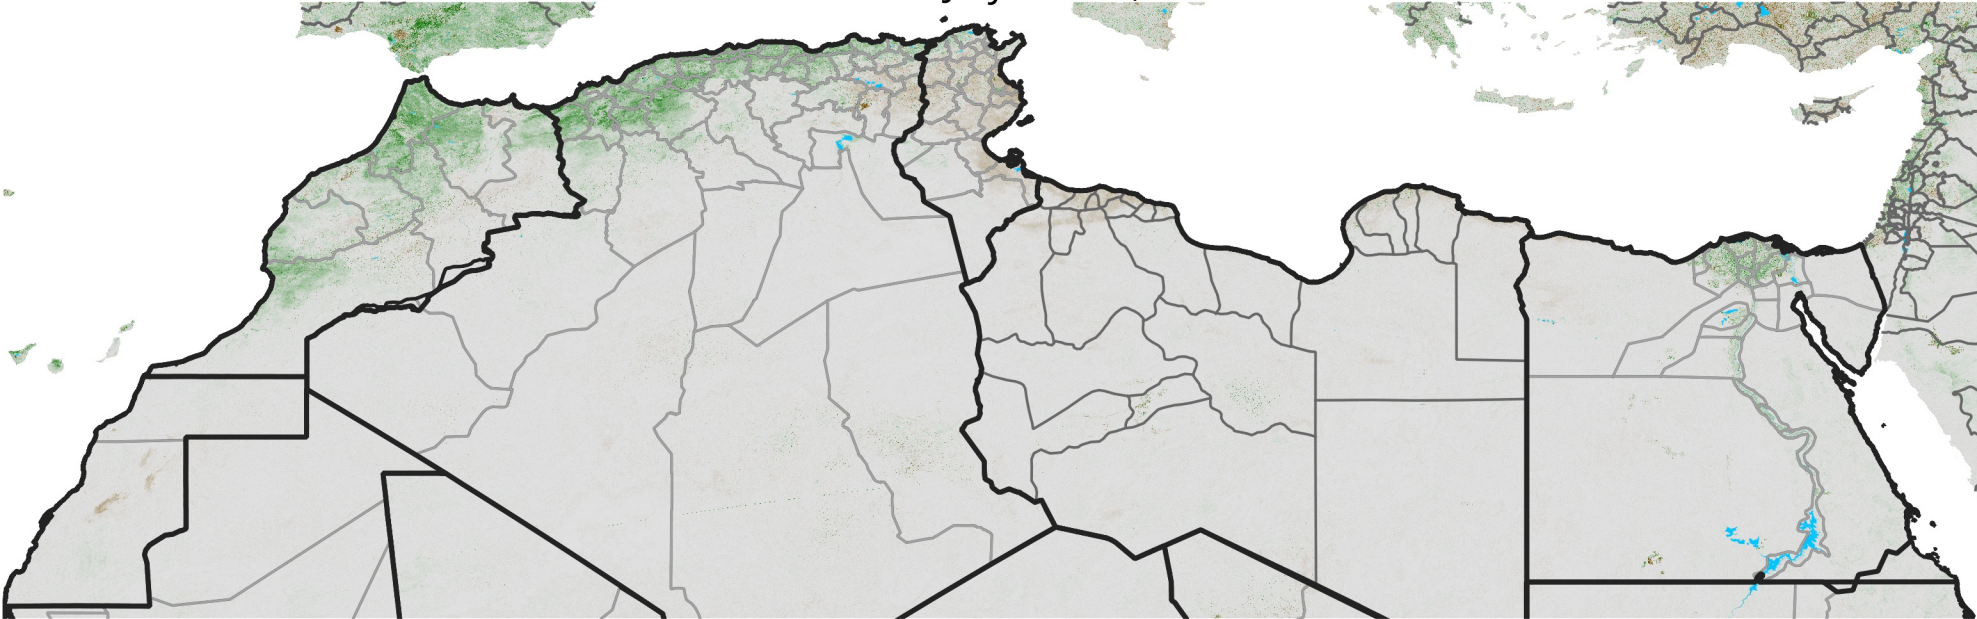

# North Africa NDVI Difference

2013 minus 2012

Period 19 / July 01 - 10, 2013

## NDVI Difference

< -0.3   -0.2   -0.1   -0.05   0.05   0.1   0.2   >0.3

Negative

No Difference

Positive