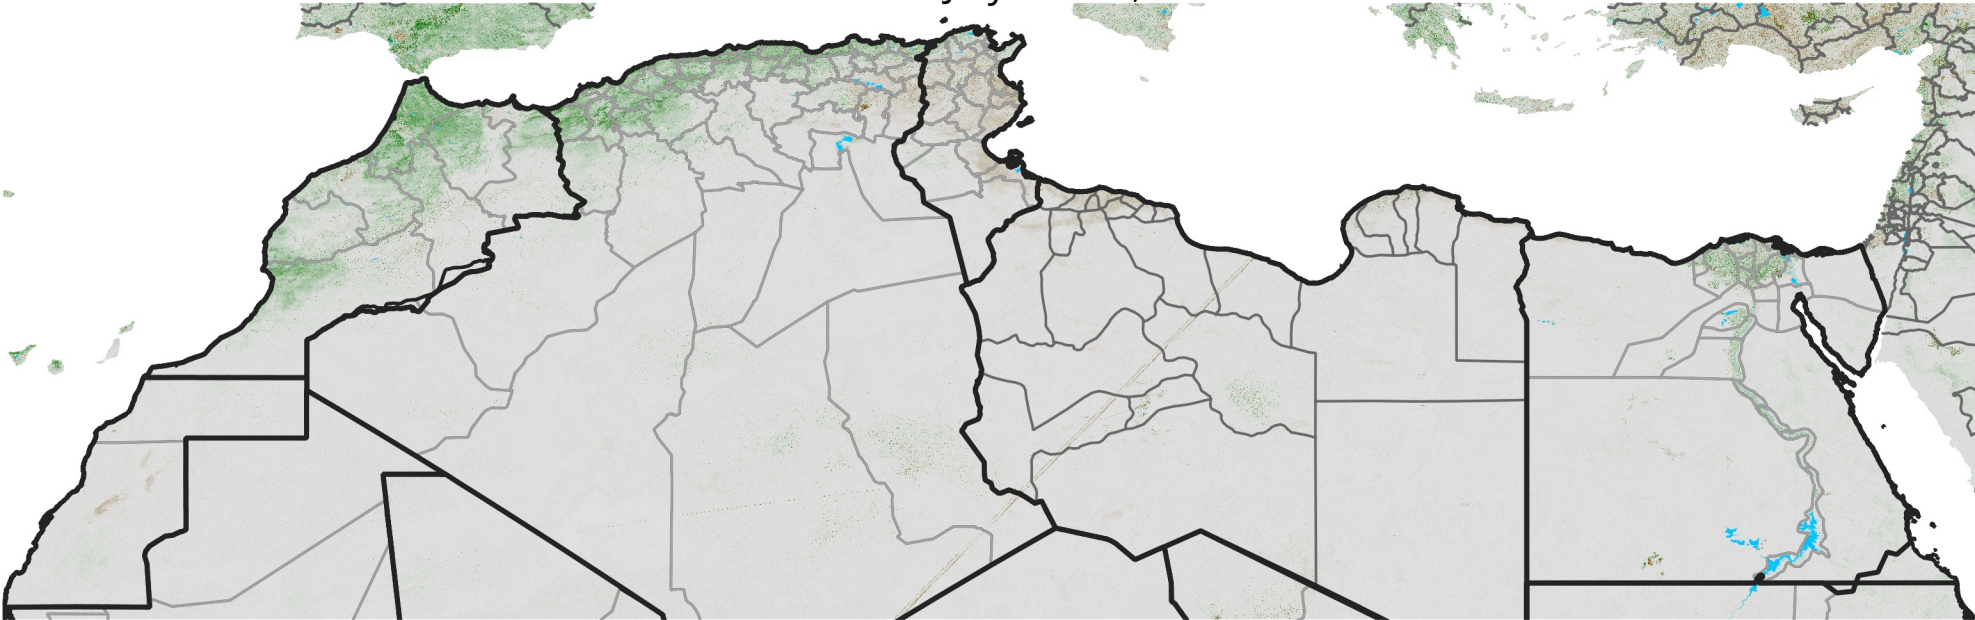

North Africa NDVI Difference

2013 minus 2012

Period 20 / July 11 - 20, 2013

NDVI Difference

Negative

No Difference

Positive