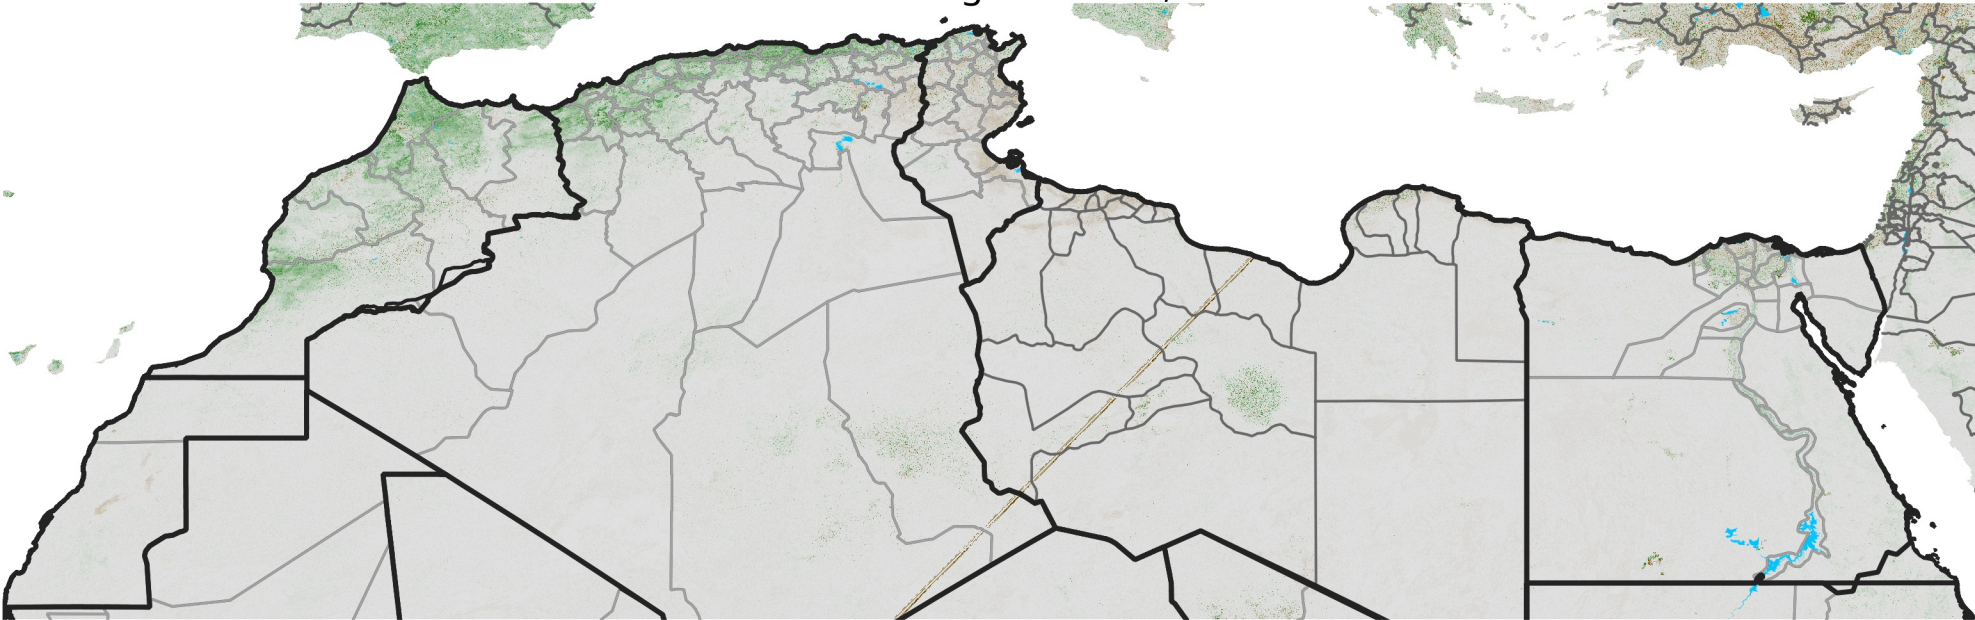

North Africa NDVI Difference

2013 minus 2012

Period 22 / August 01 - 10, 2013

NDVI Difference

< -0.3 -0.2 -0.1 -0.05 0.05 0.1 0.2 >0.3

Negative

No Difference

Positive