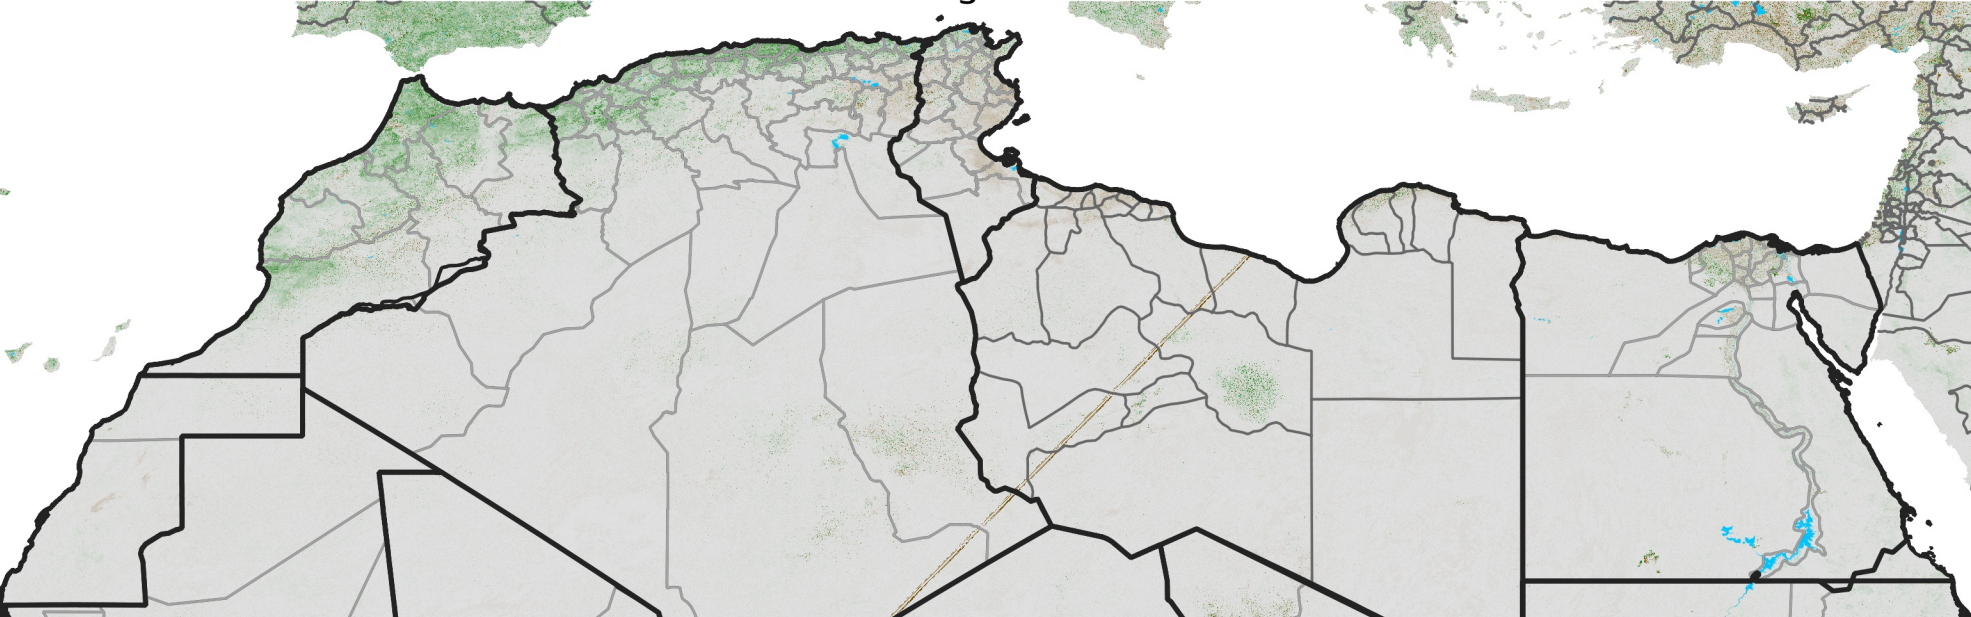

# North Africa NDVI Difference

2013 minus 2012

Period 23 / August 11 - 20, 2013

## NDVI Difference

< -0.3   -0.2   -0.1   -0.05   0.05   0.1   0.2   >0.3

Negative

No Difference

Positive