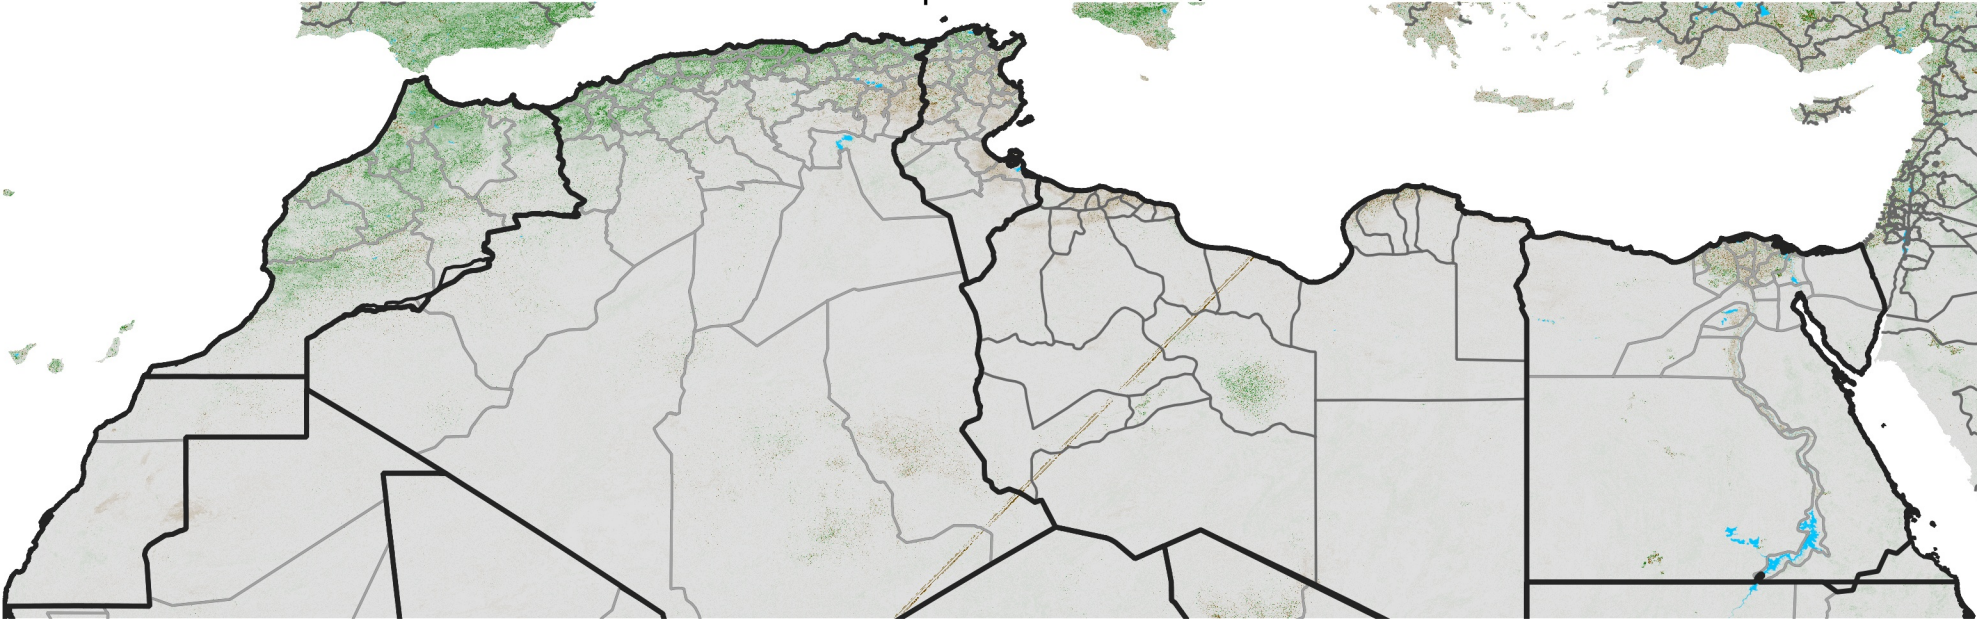

North Africa NDVI Difference

2013 minus 2012

Period 25 / September 01 - 10, 2013

NDVI Difference

< -0.3 -0.2 -0.1 -0.05 0.05 0.1 0.2 >0.3

Negative

No Difference

Positive