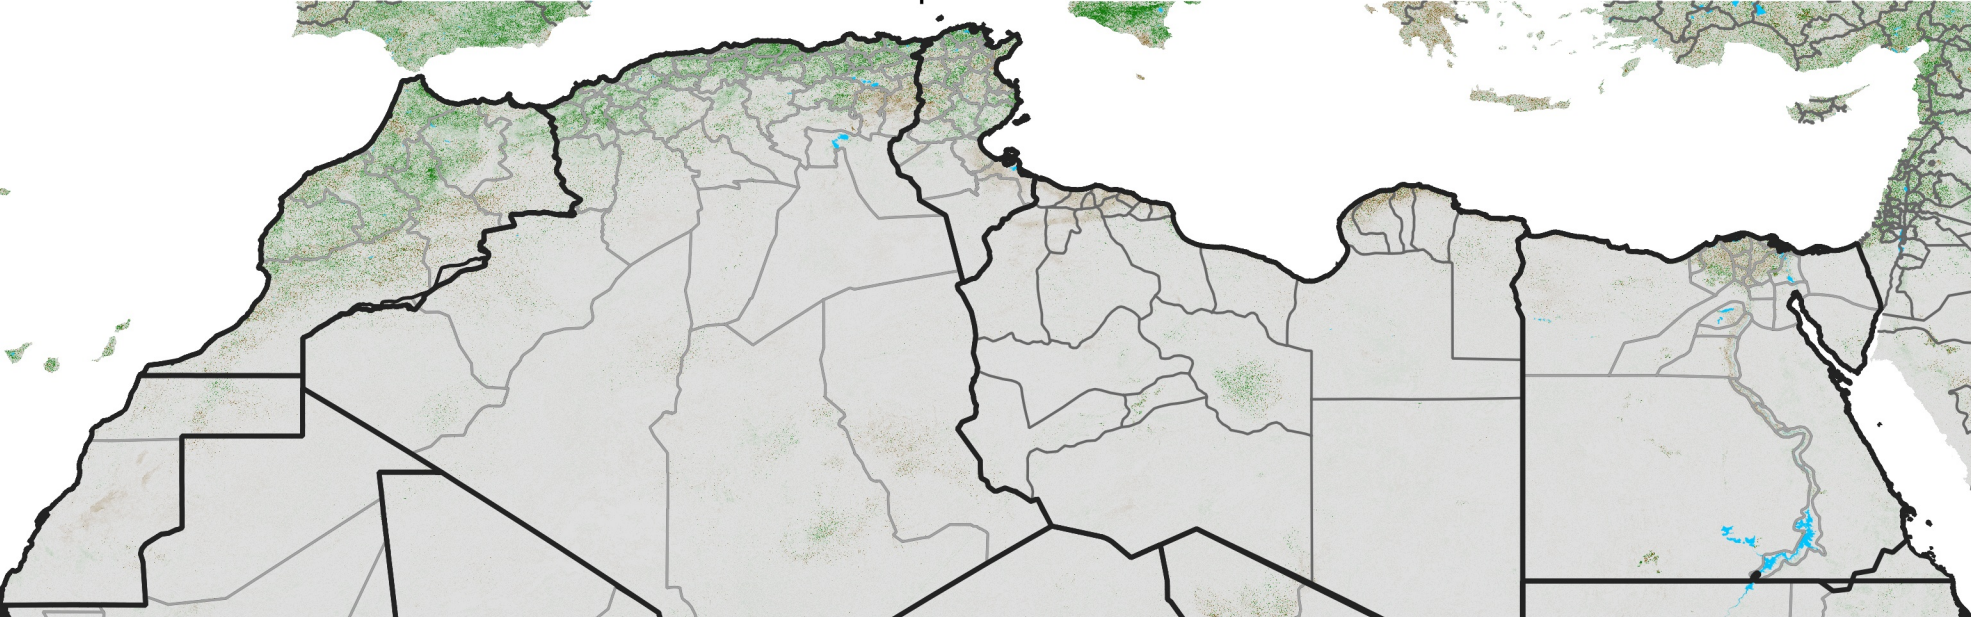

# North Africa NDVI Difference

2013 minus 2012

Period 27 / September 21 - 30, 2013

## NDVI Difference

< -0.3   -0.2   -0.1   -0.05   0.05   0.1   0.2   >0.3

Negative

No Difference

Positive