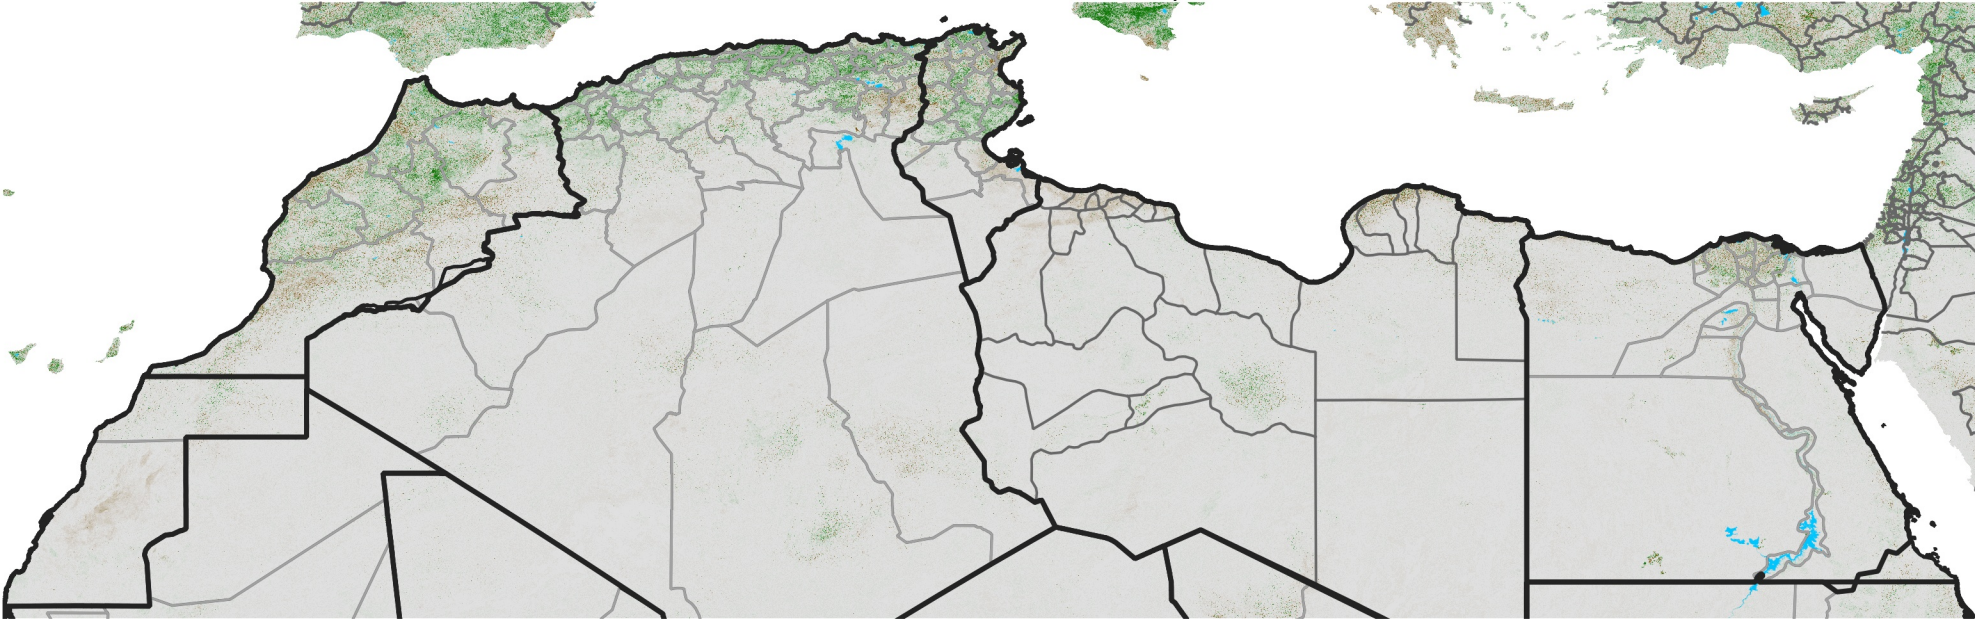

North Africa NDVI Difference

2013 minus 2012

Period 28 / October 01 - 10, 2013

NDVI Difference

< -0.3 -0.2 -0.1 -0.05 0.05 0.1 0.2 >0.3

Negative

No Difference

Positive