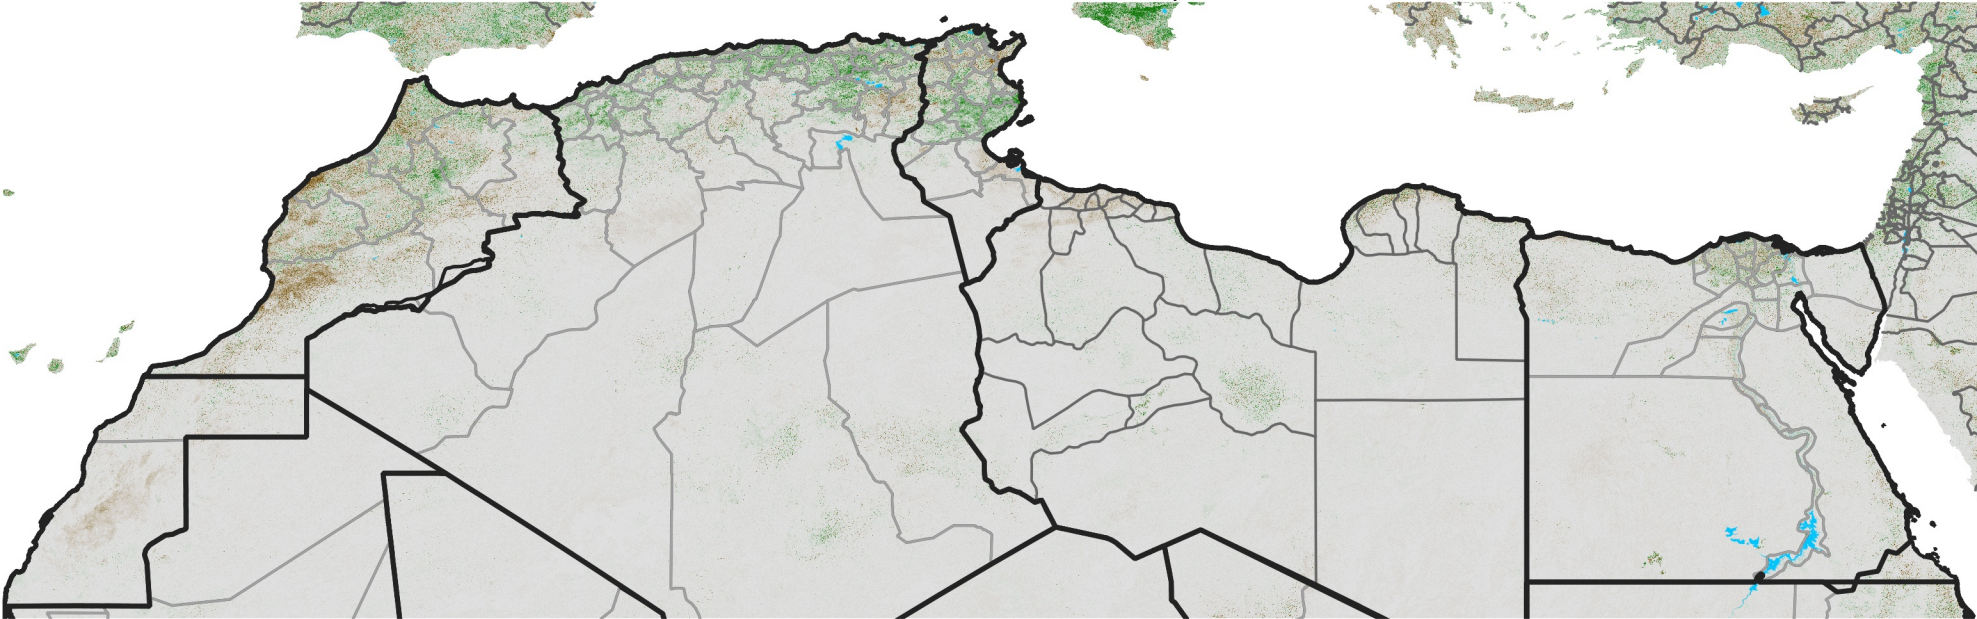

North Africa NDVI Difference

2013 minus 2012

Period 29 / October 11 - 20, 2013

NDVI Difference

< -0.3 -0.2 -0.1 -0.05 0.05 0.1 0.2 >0.3

Negative

No Difference

Positive