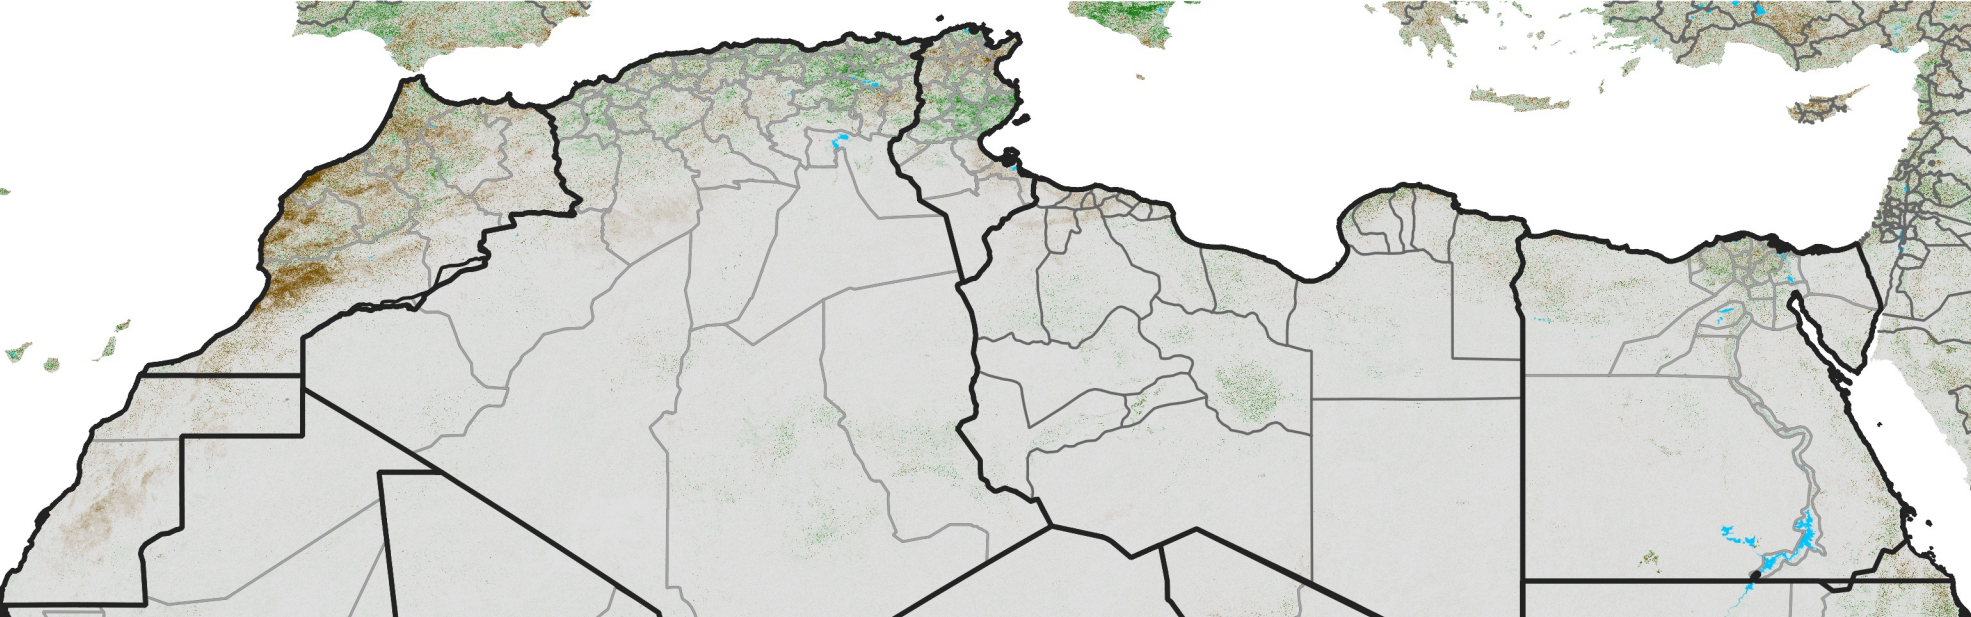

# North Africa NDVI Difference

2013 minus 2012

Period 30 / October 21 - 31, 2013

## NDVI Difference

< -0.3   -0.2   -0.1   -0.05   0.05   0.1   0.2   >0.3

Negative

No Difference

Positive