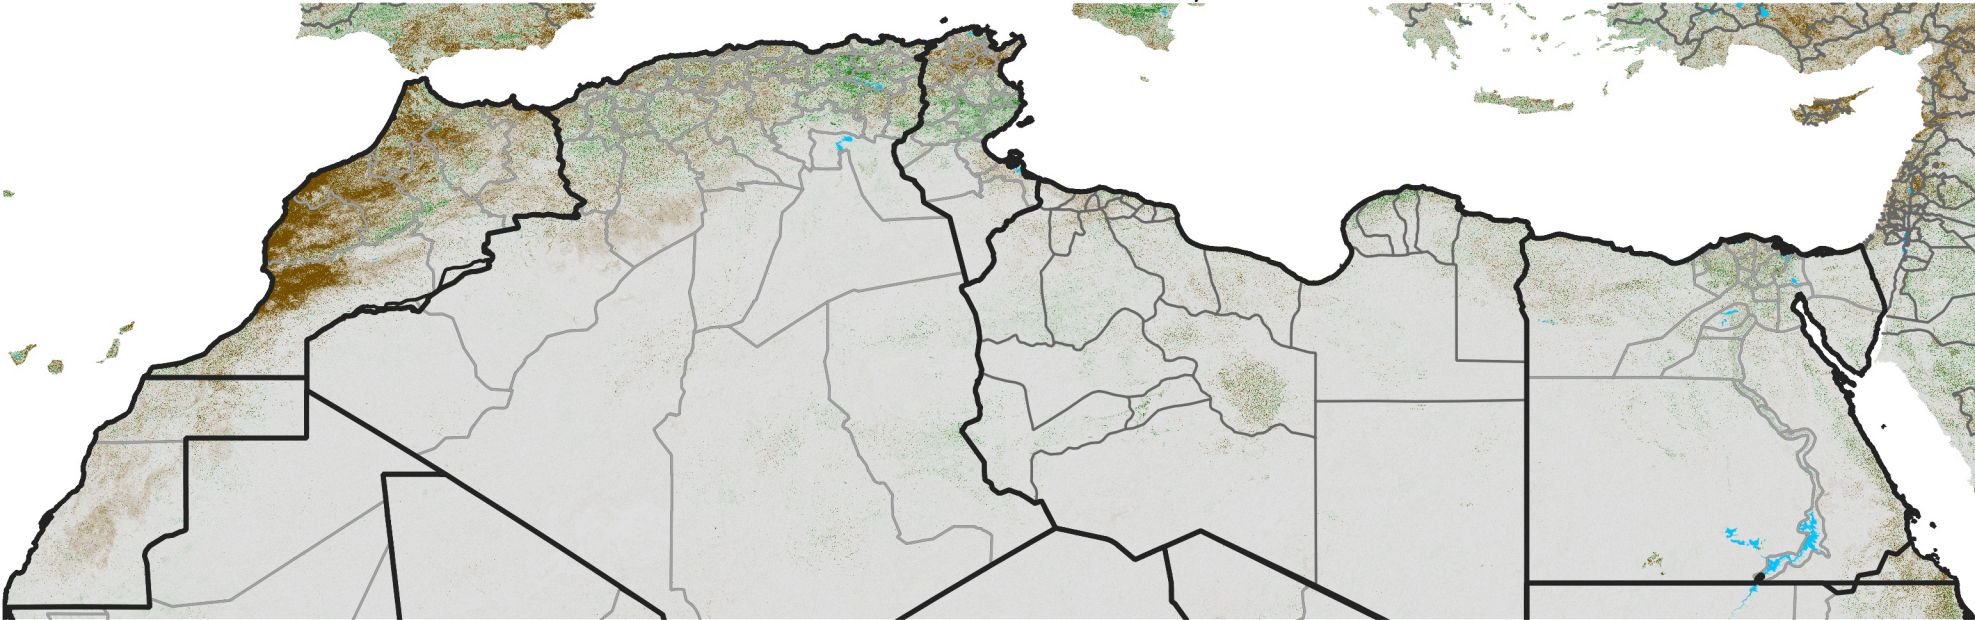

North Africa NDVI Difference

2013 minus 2012

Period 32 / November 11 - 20, 2013

NDVI Difference

< -0.3 -0.2 -0.1 -0.05 0.05 0.1 0.2 >0.3

Negative

No Difference

Positive