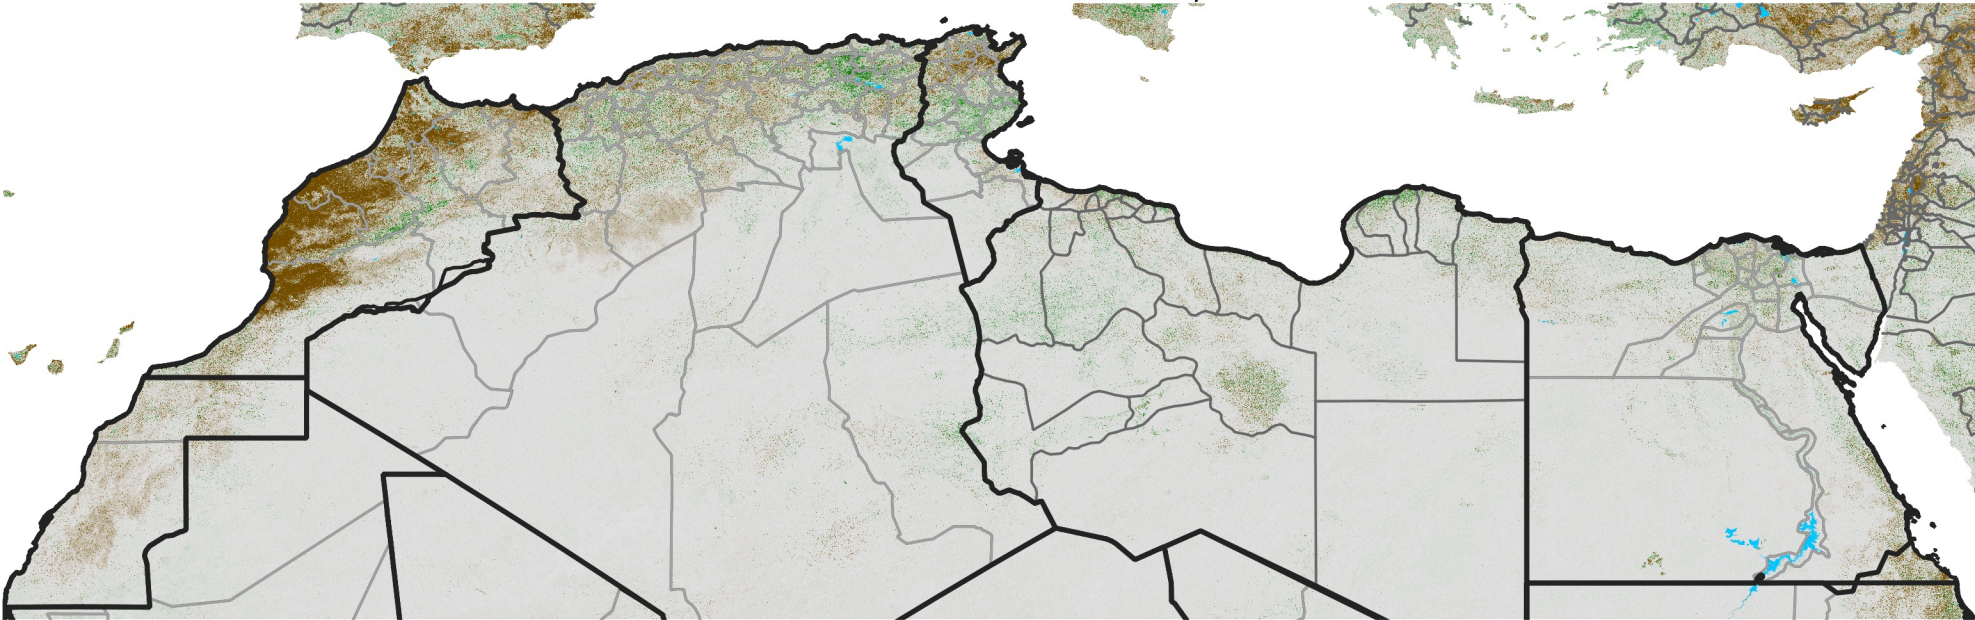

North Africa NDVI Difference

2013 minus 2012

Period 33 / November 21 - 30, 2013

NDVI Difference

< -0.3 -0.2 -0.1 -0.05 0.05 0.1 0.2 >0.3

Negative

No Difference

Positive