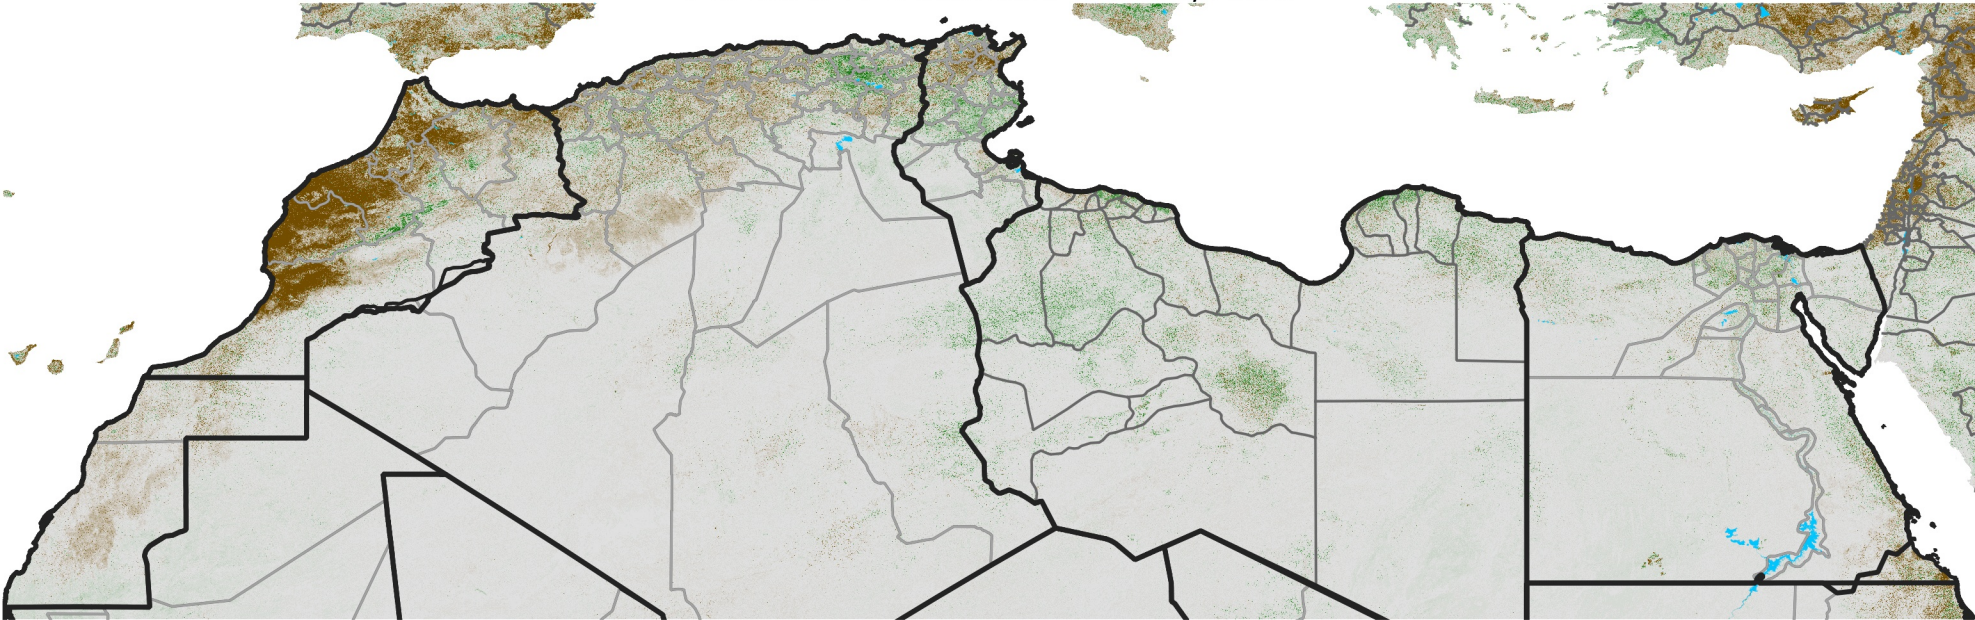

# North Africa NDVI Difference

2013 minus 2012

Period 34 / December 01 - 10, 2013

## NDVI Difference

< -0.3   -0.2   -0.1   -0.05   0.05   0.1   0.2   >0.3

Negative

No Difference

Positive