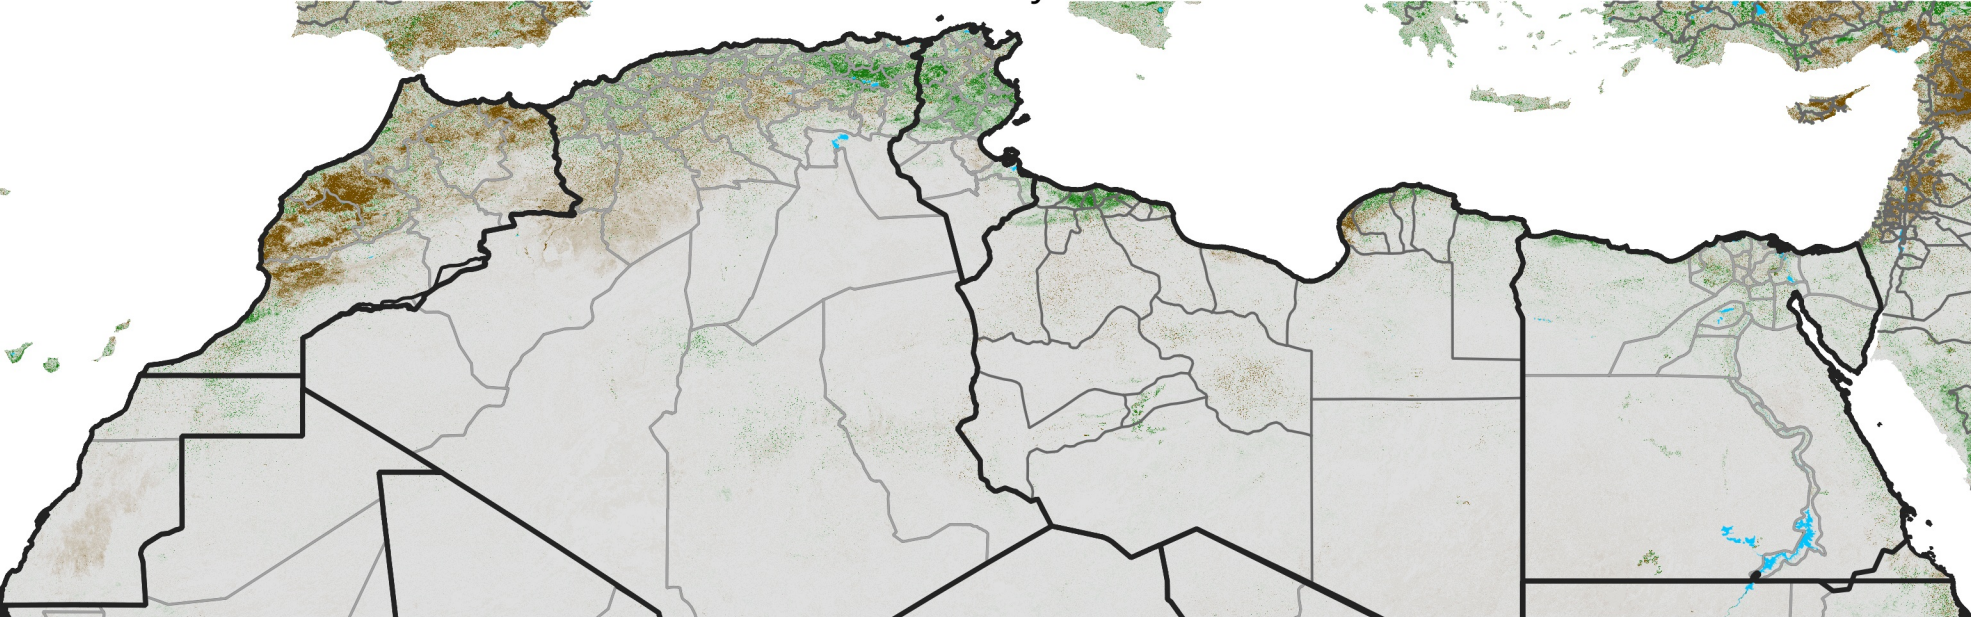

North Africa NDVI Difference

2014 minus 2013

Period 04 / February 01 - 10, 2014

NDVI Difference

< -0.3 -0.2 -0.1 -0.05 0.05 0.1 0.2 >0.3

Negative

No Difference

Positive