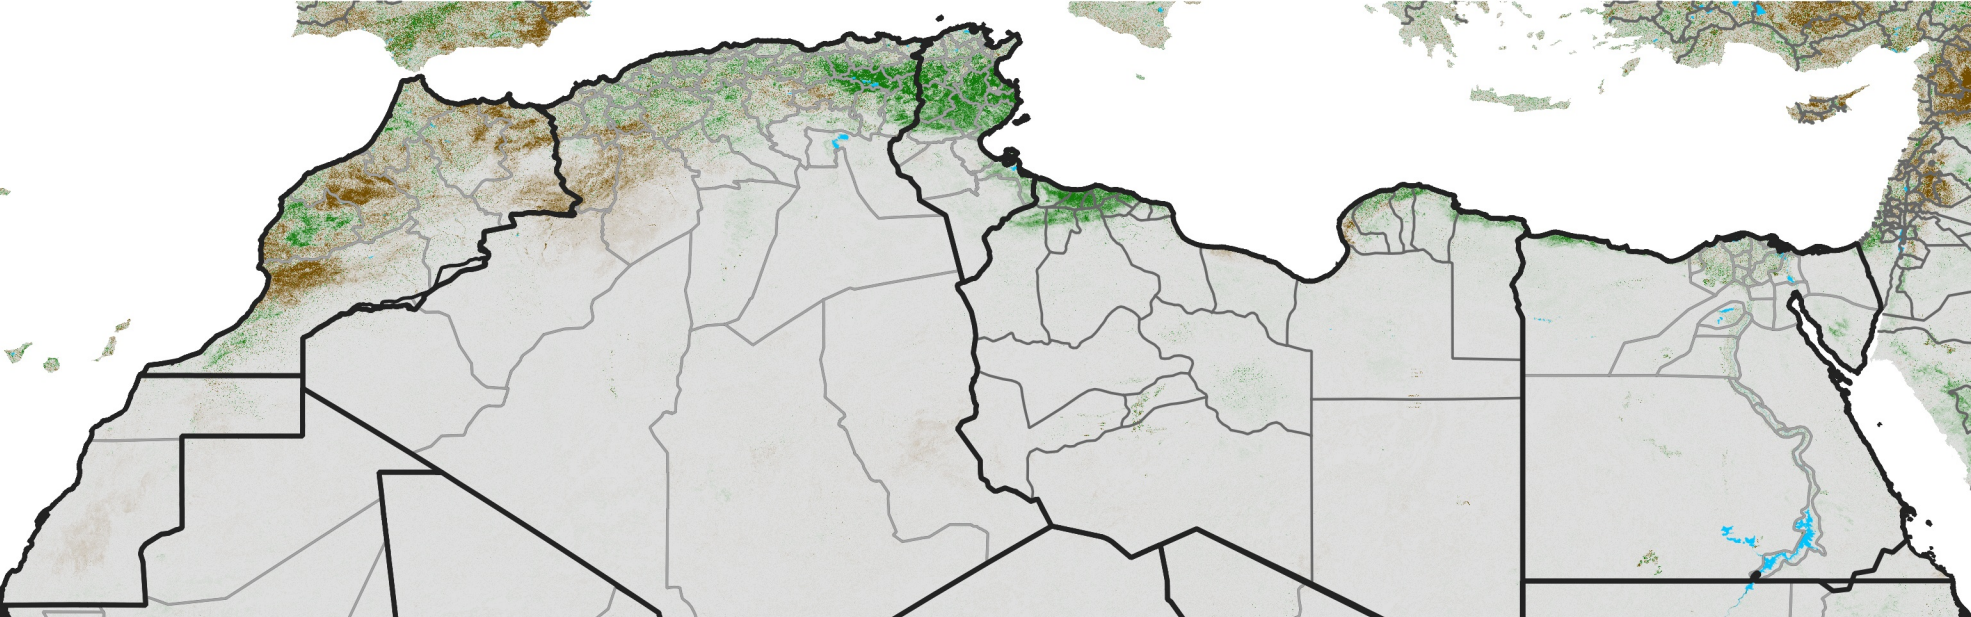

North Africa NDVI Difference

2014 minus 2013

Period 09 / March 21 - 31, 2014

NDVI Difference

< -0.3 -0.2 -0.1 -0.05 0.05 0.1 0.2 >0.3

Negative

No Difference

Positive