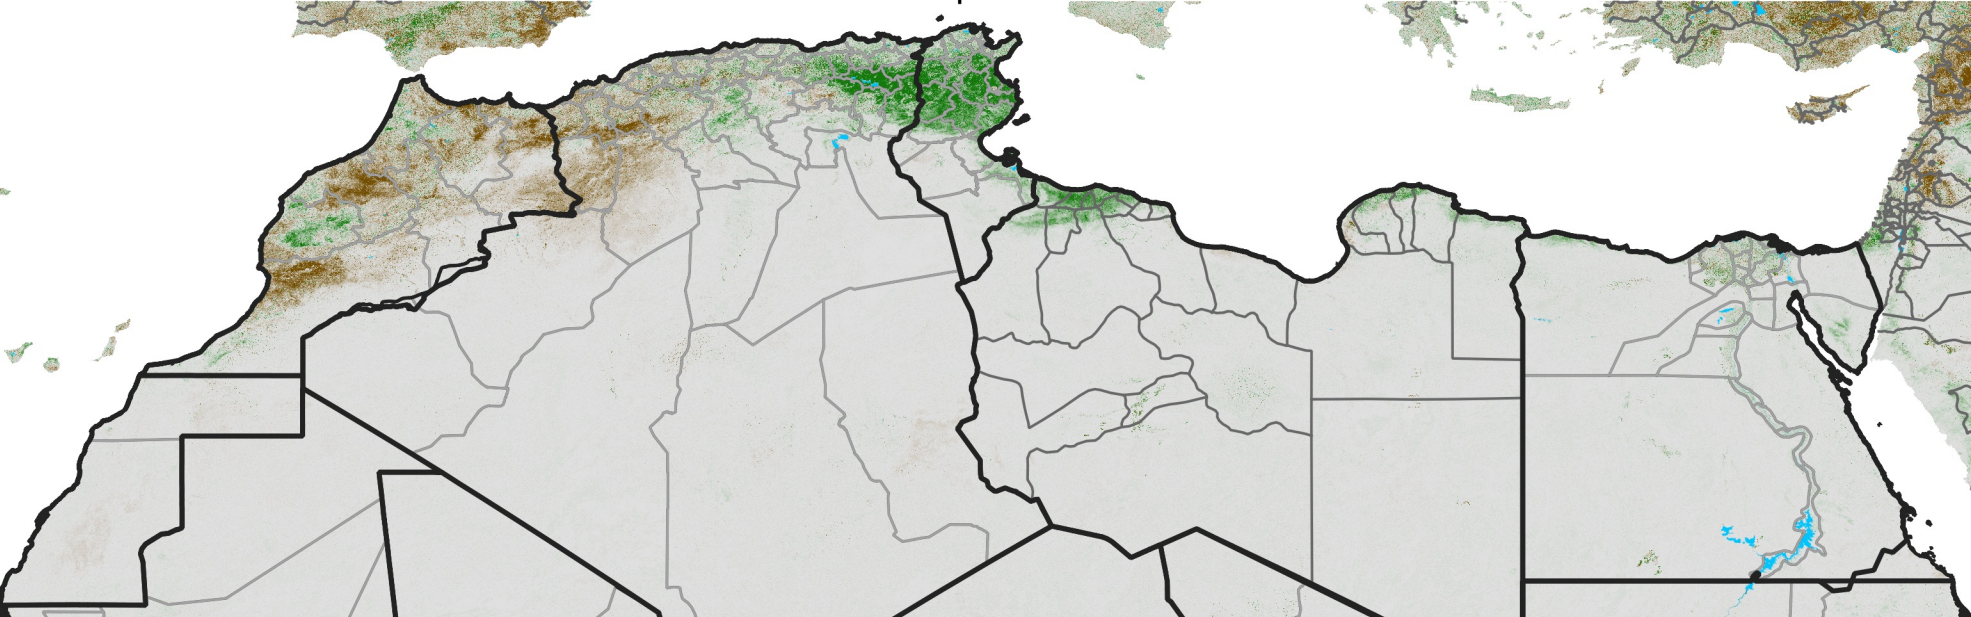

North Africa NDVI Difference

2014 minus 2013

Period 11 / April 11 - 20, 2014

NDVI Difference

< -0.3 -0.2 -0.1 -0.05 0.05 0.1 0.2 >0.3

Negative

No Difference

Positive