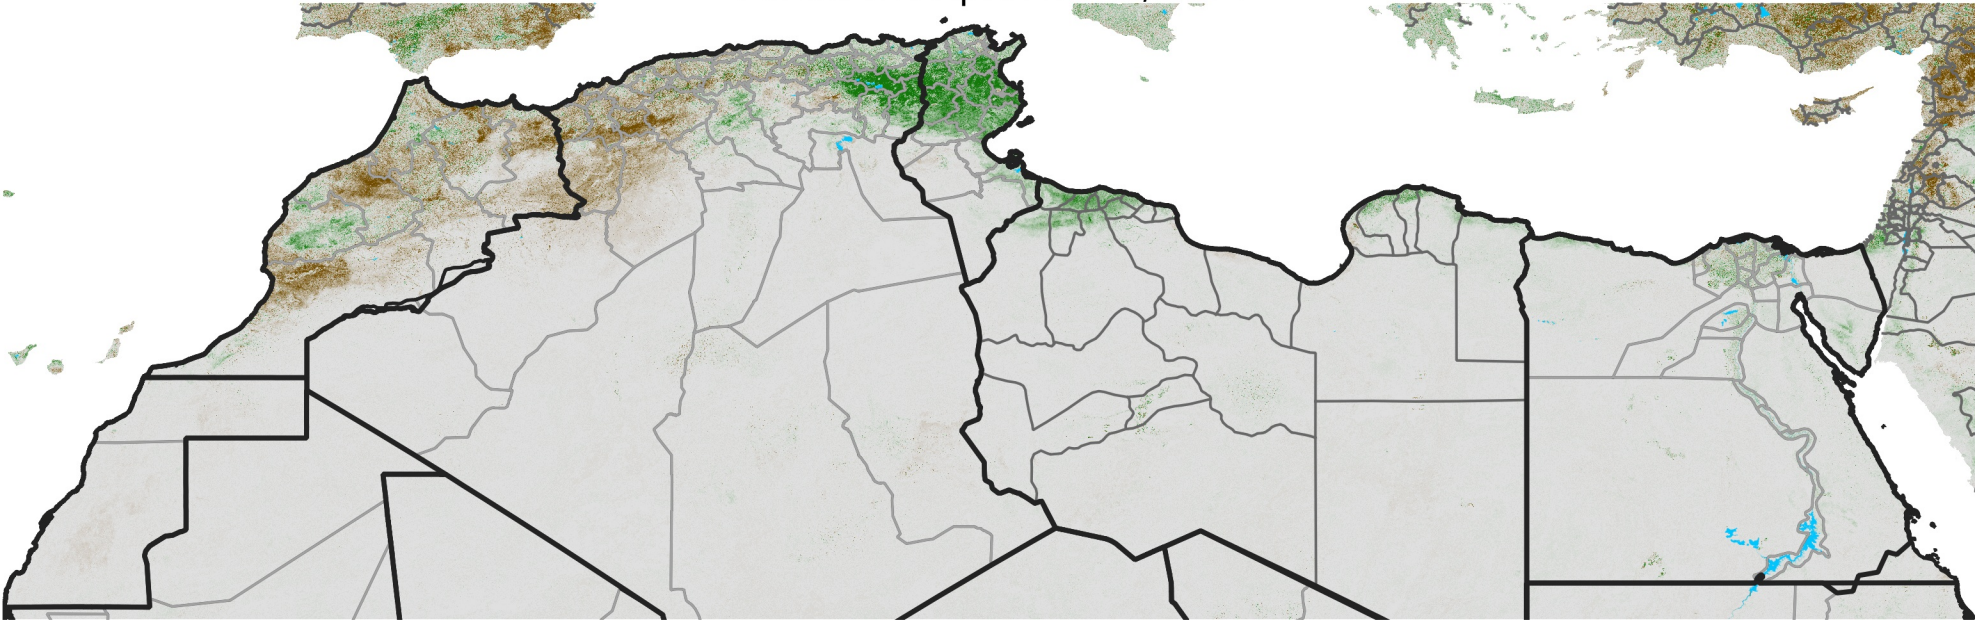

North Africa NDVI Difference

2014 minus 2013

Period 12 / April 21 - 30, 2014

NDVI Difference

< -0.3 -0.2 -0.1 -0.05 0.05 0.1 0.2 >0.3

Negative

No Difference

Positive