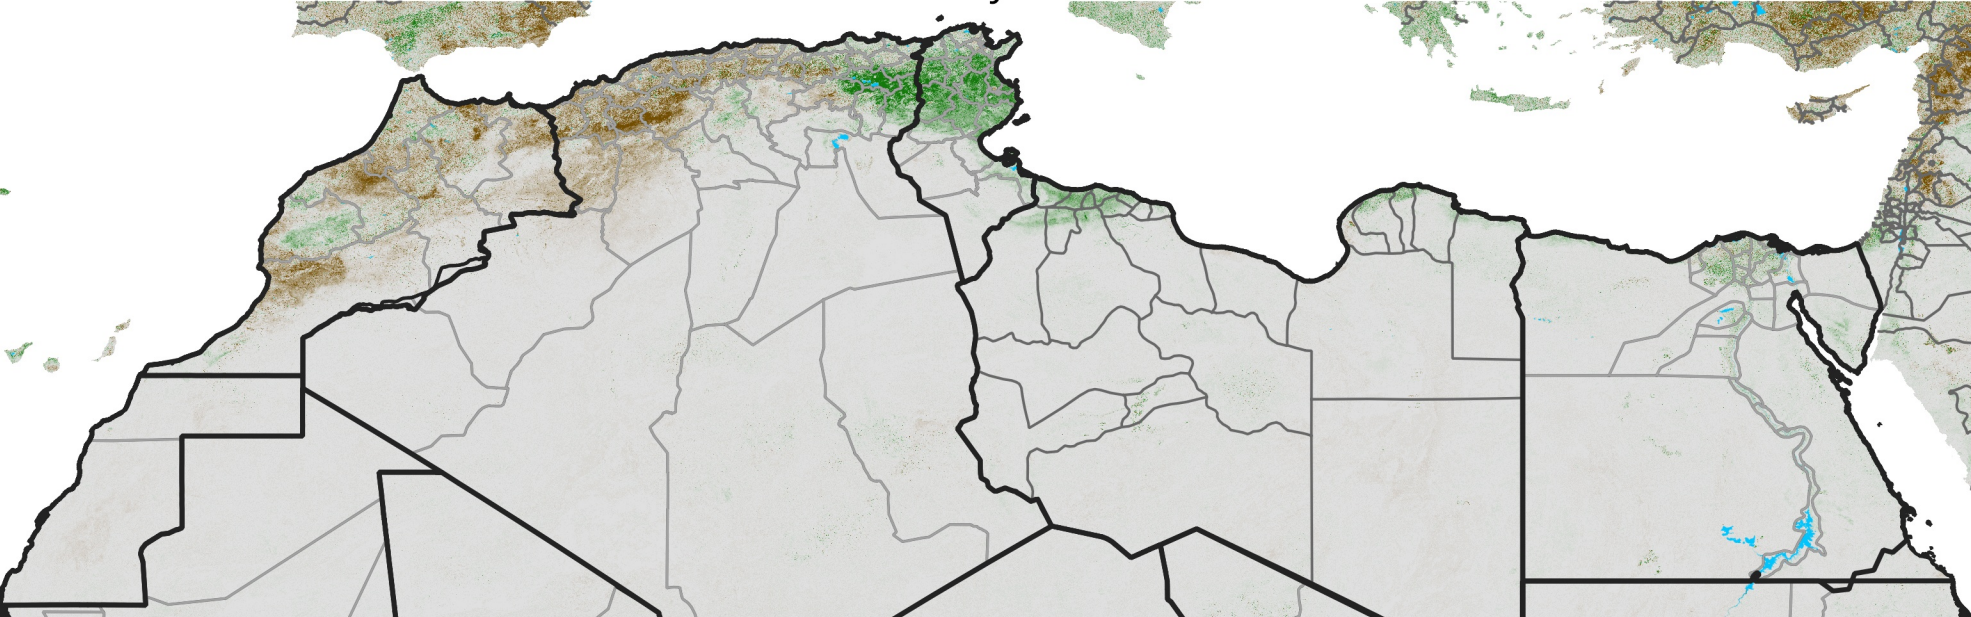

# North Africa NDVI Difference

2014 minus 2013

Period 13 / May 01 - 10, 2014

## NDVI Difference

< -0.3   -0.2   -0.1   -0.05   0.05   0.1   0.2   >0.3

Negative

No Difference

Positive