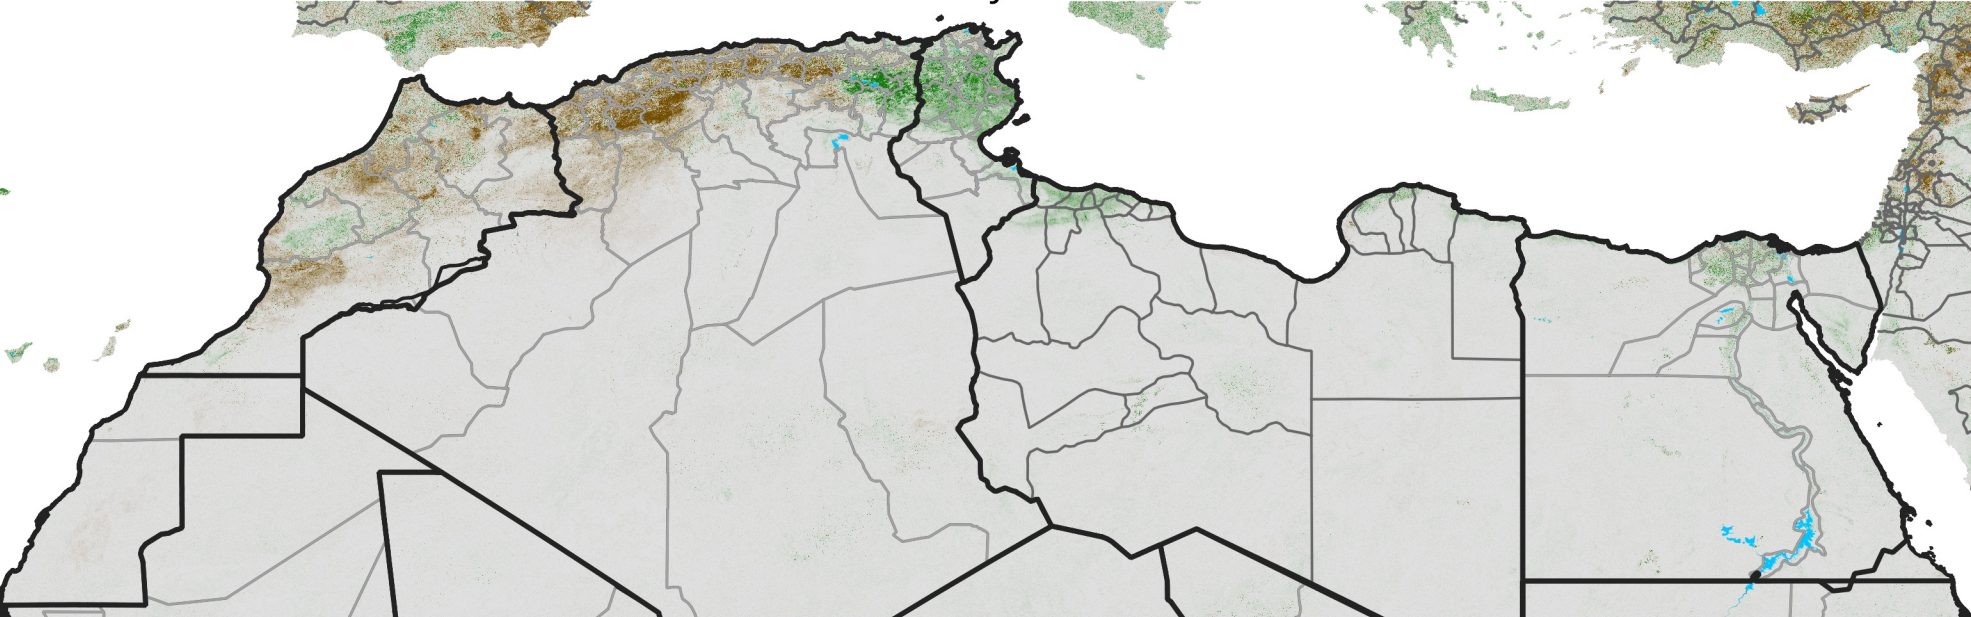

# North Africa NDVI Difference

2014 minus 2013

Period 14 / May 11 - 20, 2014

## NDVI Difference

< -0.3   -0.2   -0.1   -0.05   0.05   0.1   0.2   >0.3

Negative

No Difference

Positive