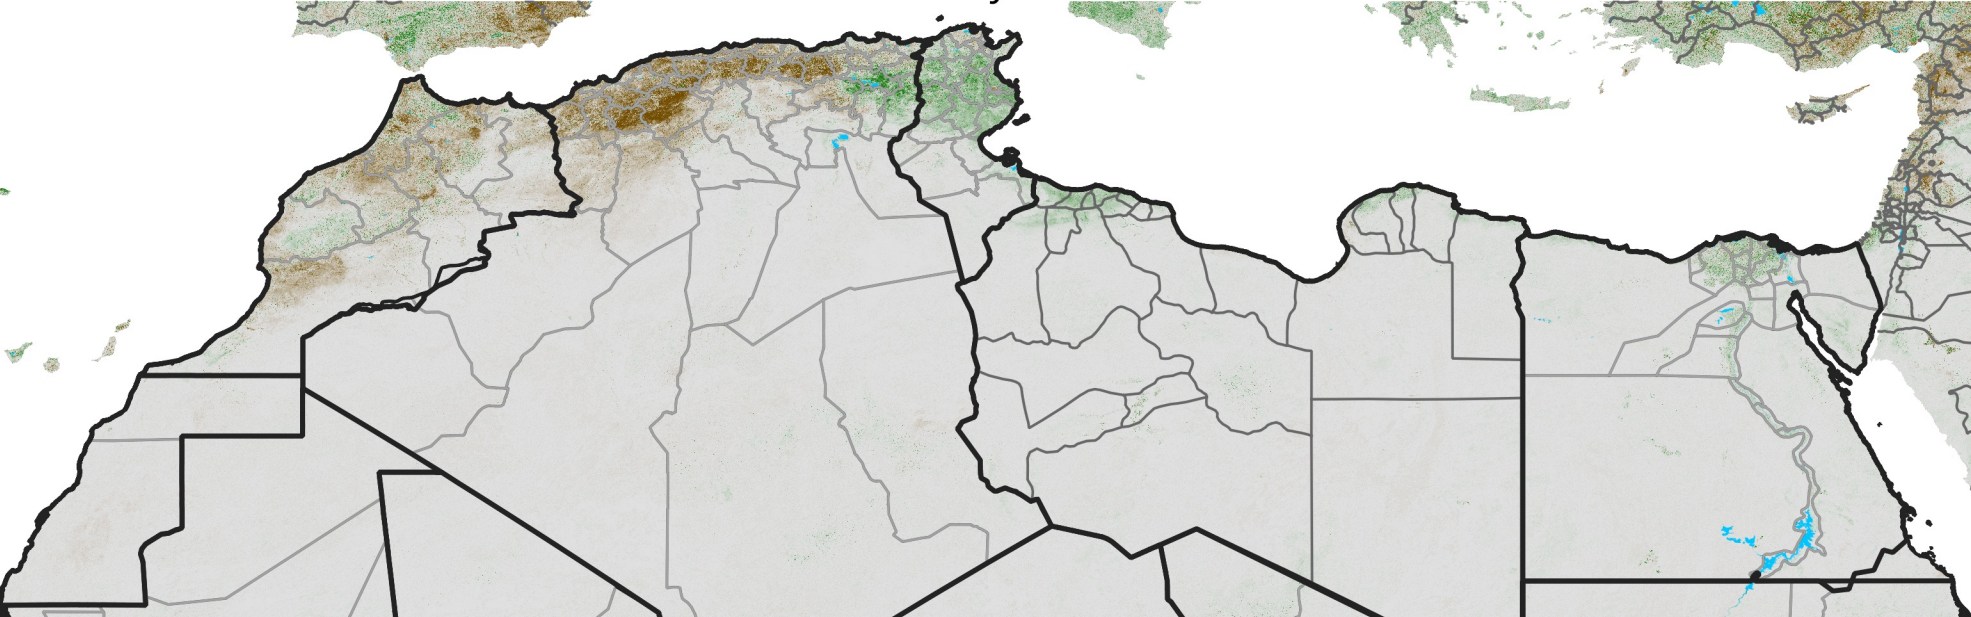

# North Africa NDVI Difference

2014 minus 2013

Period 15 / May 21 - 31, 2014

## NDVI Difference

< -0.3   -0.2   -0.1   -0.05   0.05   0.1   0.2   >0.3

Negative

No Difference

Positive