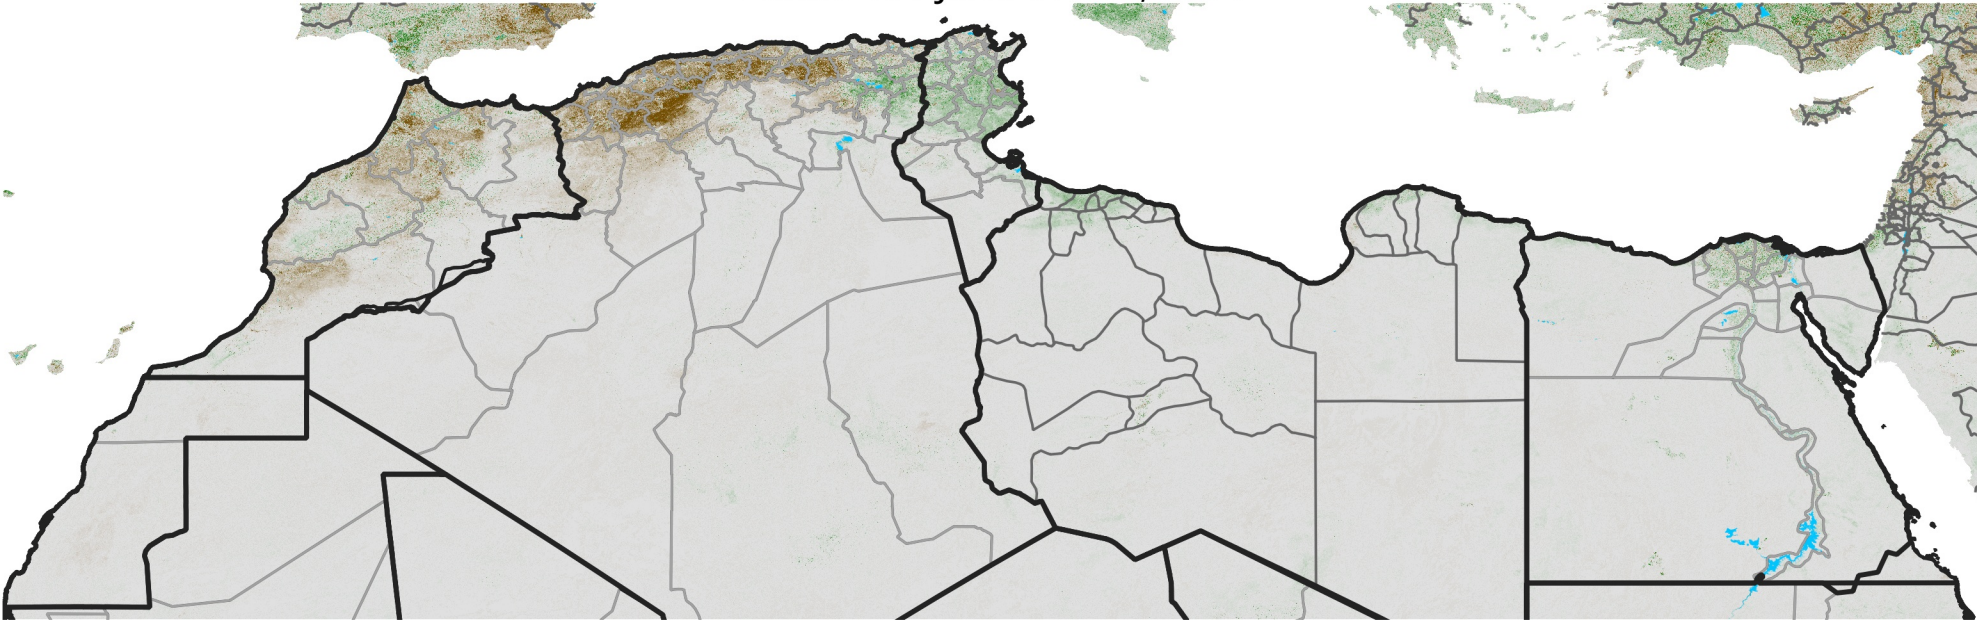

North Africa NDVI Difference

2014 minus 2013

Period 16 / June 01 - 10, 2014

NDVI Difference

< -0.3 -0.2 -0.1 -0.05 0.05 0.1 0.2 >0.3

Negative

No Difference

Positive