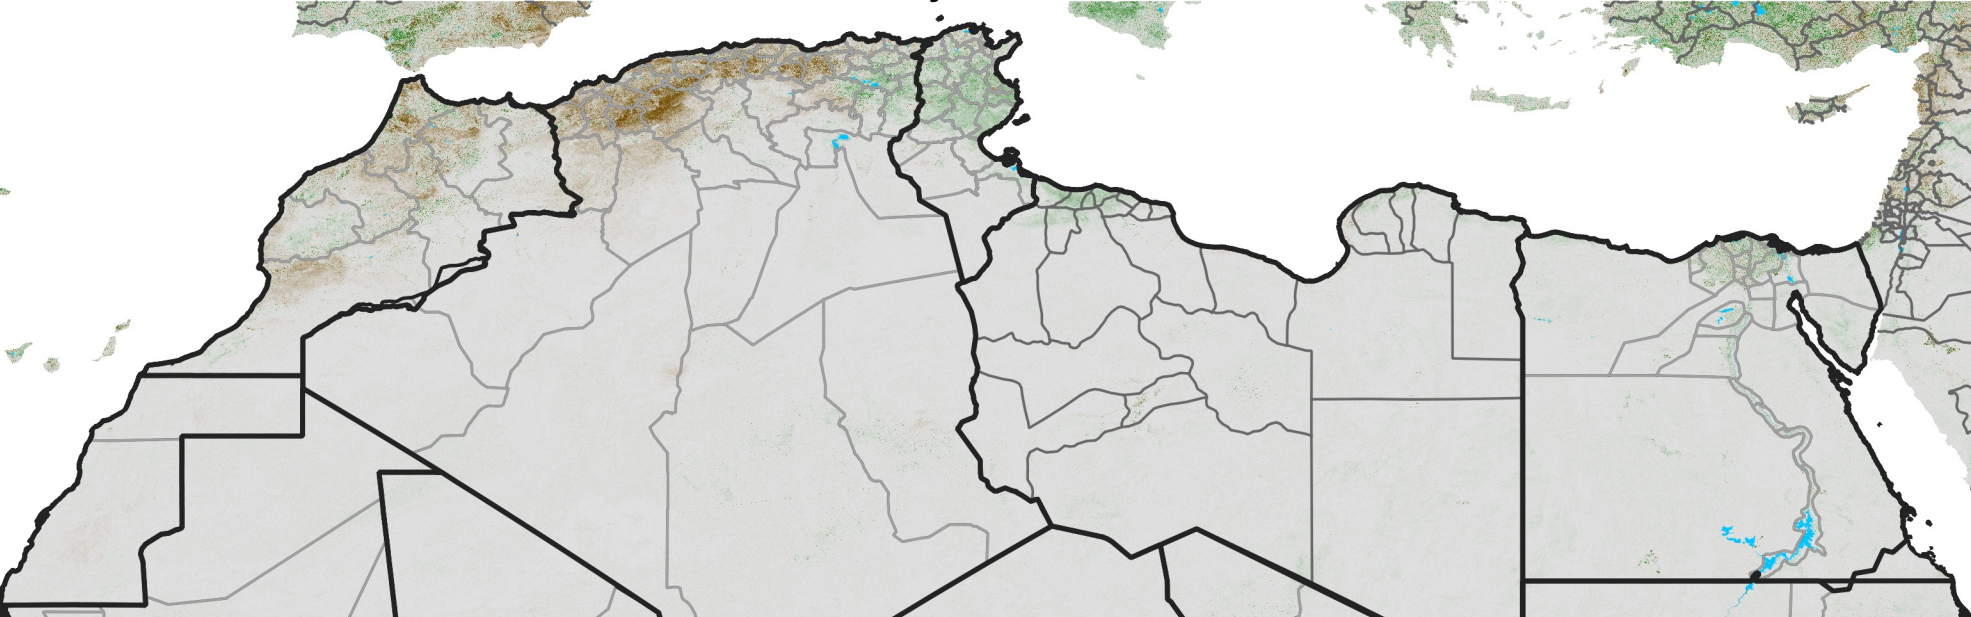

North Africa NDVI Difference

2014 minus 2013

Period 17 / June 11 - 20, 2014

NDVI Difference

< -0.3 -0.2 -0.1 -0.05 0.05 0.1 0.2 >0.3

Negative

No Difference

Positive