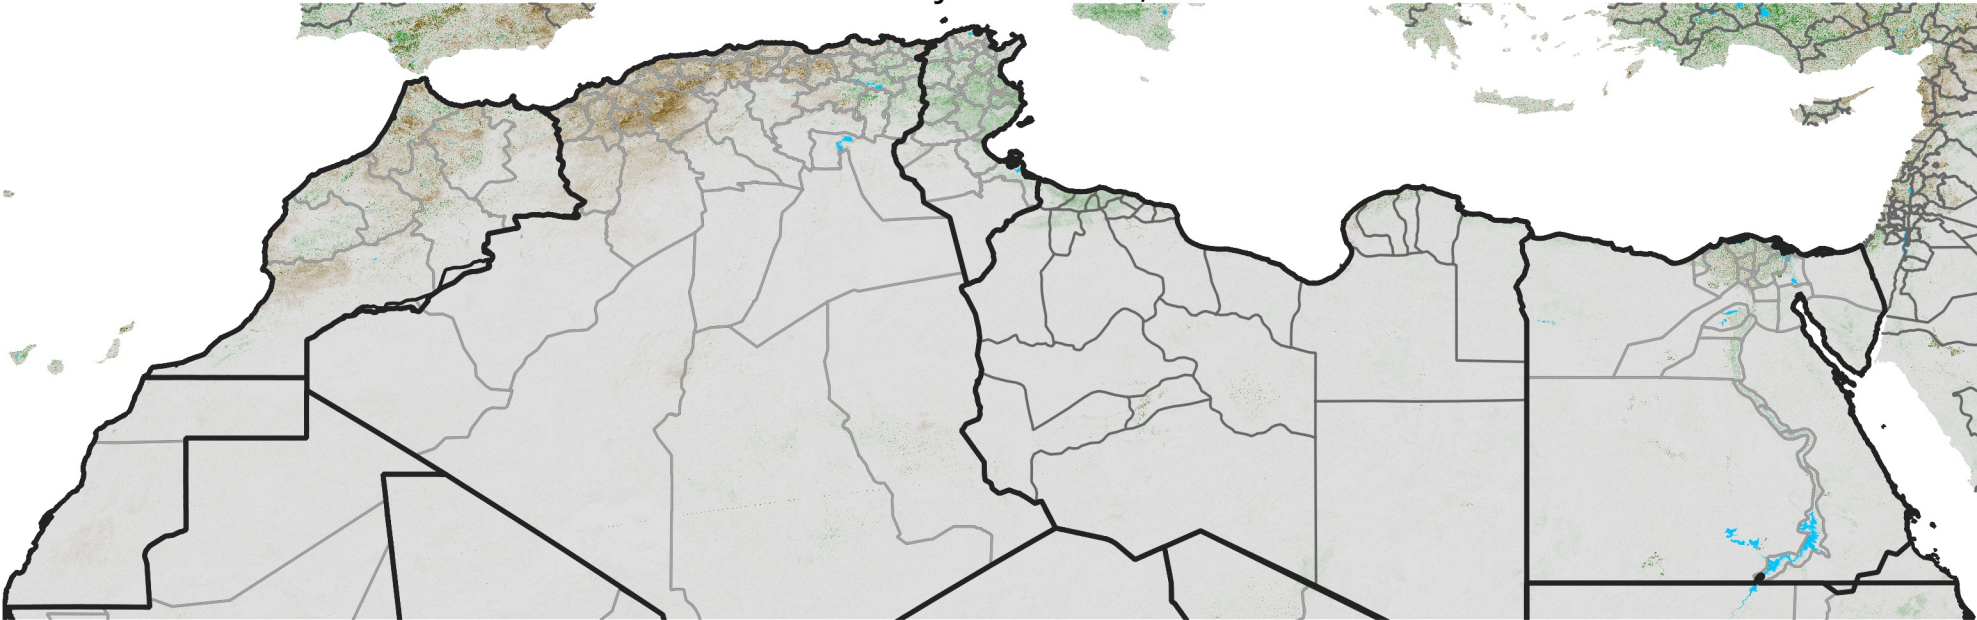

North Africa NDVI Difference

2014 minus 2013

Period 18 / June 21 - 30, 2014

NDVI Difference

< -0.3 -0.2 -0.1 -0.05 0.05 0.1 0.2 >0.3

Negative

No Difference

Positive