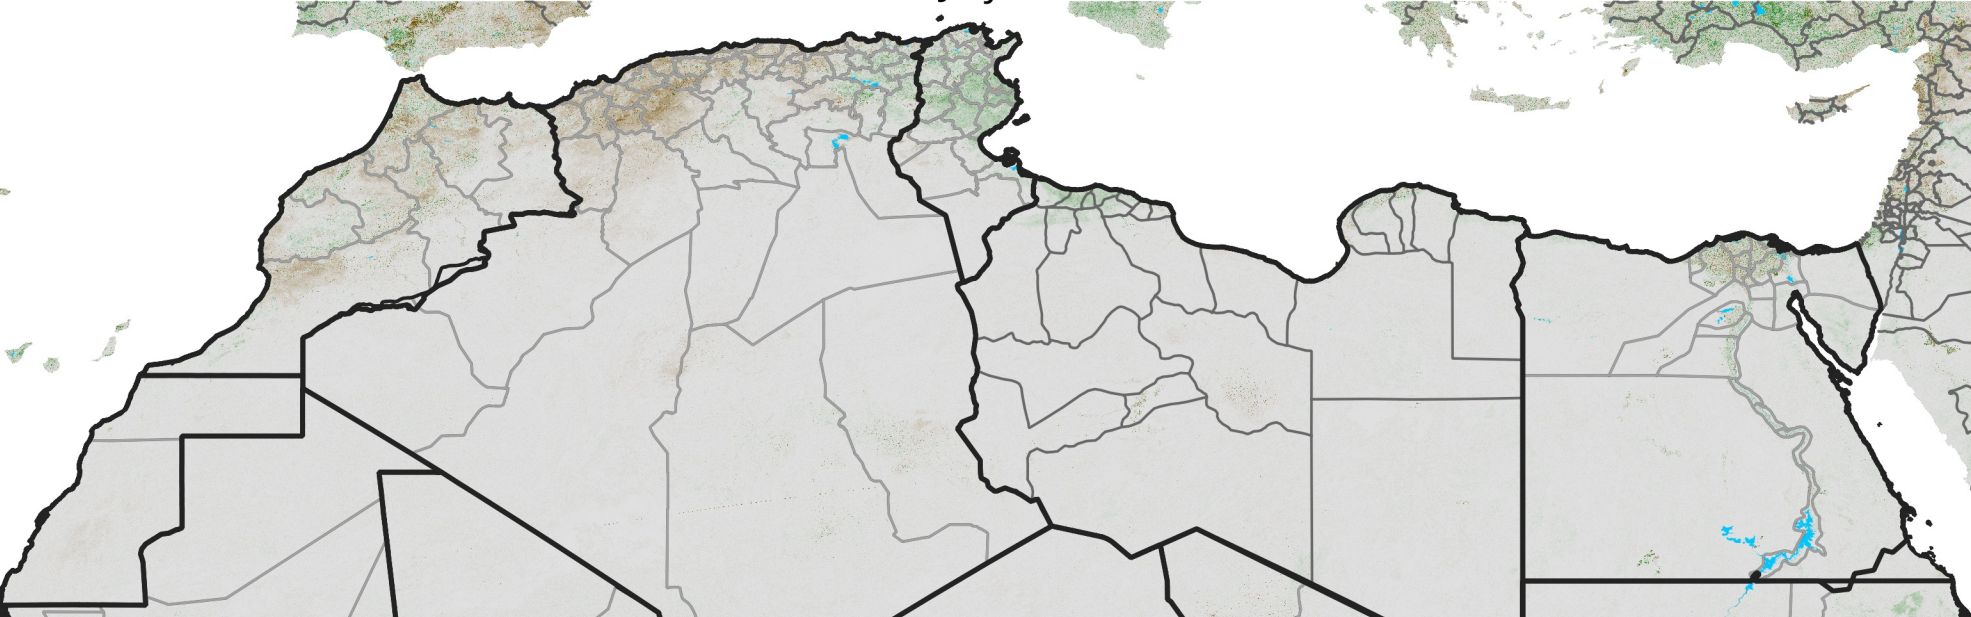

North Africa NDVI Difference

2014 minus 2013

Period 19 / July 01 - 10, 2014

NDVI Difference

< -0.3 -0.2 -0.1 -0.05 0.05 0.1 0.2 >0.3

Negative

No Difference

Positive