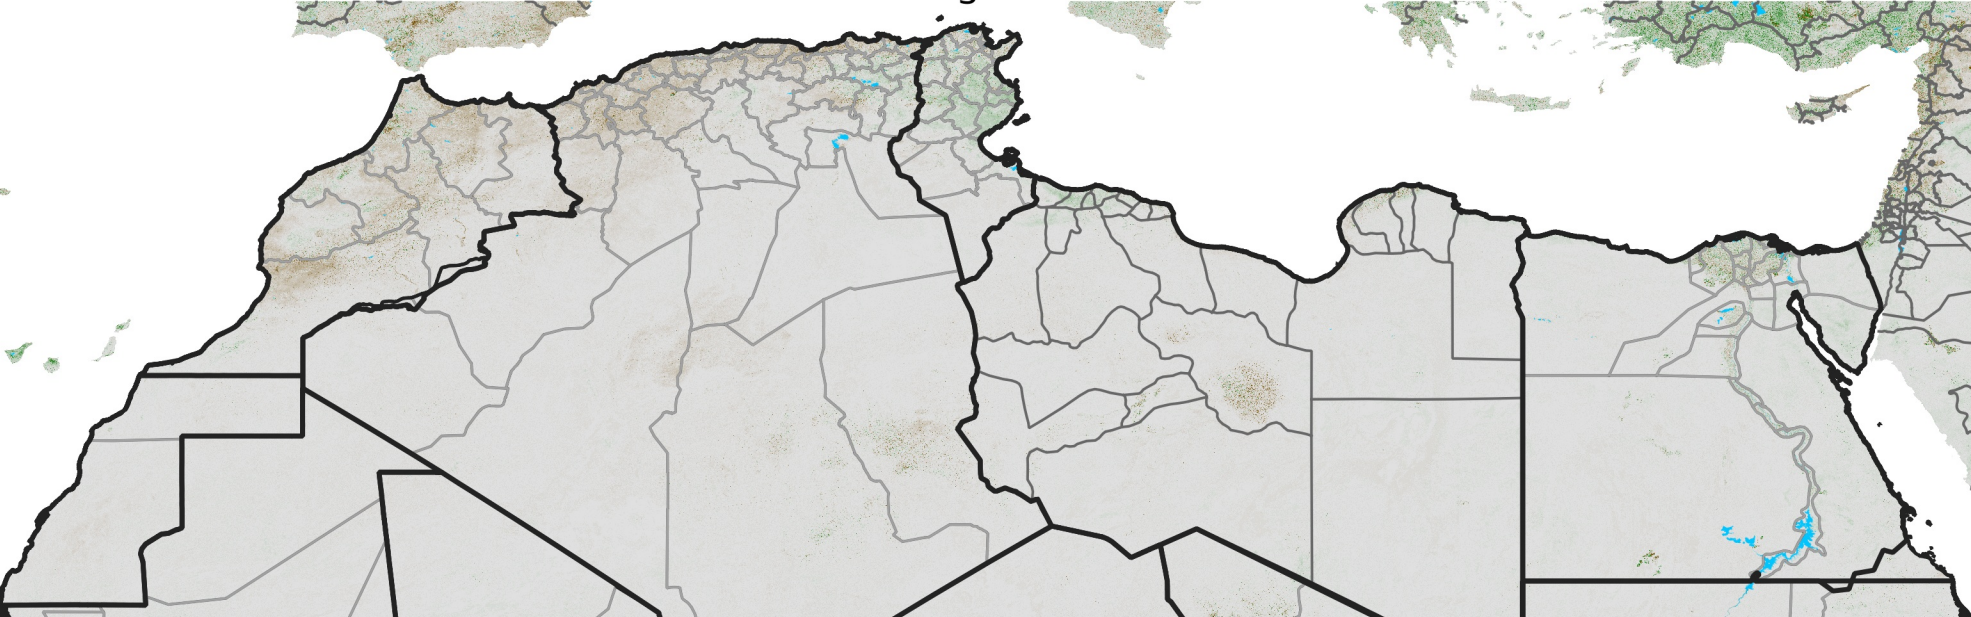

North Africa NDVI Difference

2014 minus 2013

Period 22 / August 01 - 10, 2014

NDVI Difference

< -0.3 -0.2 -0.1 -0.05 0.05 0.1 0.2 >0.3

Negative

No Difference

Positive