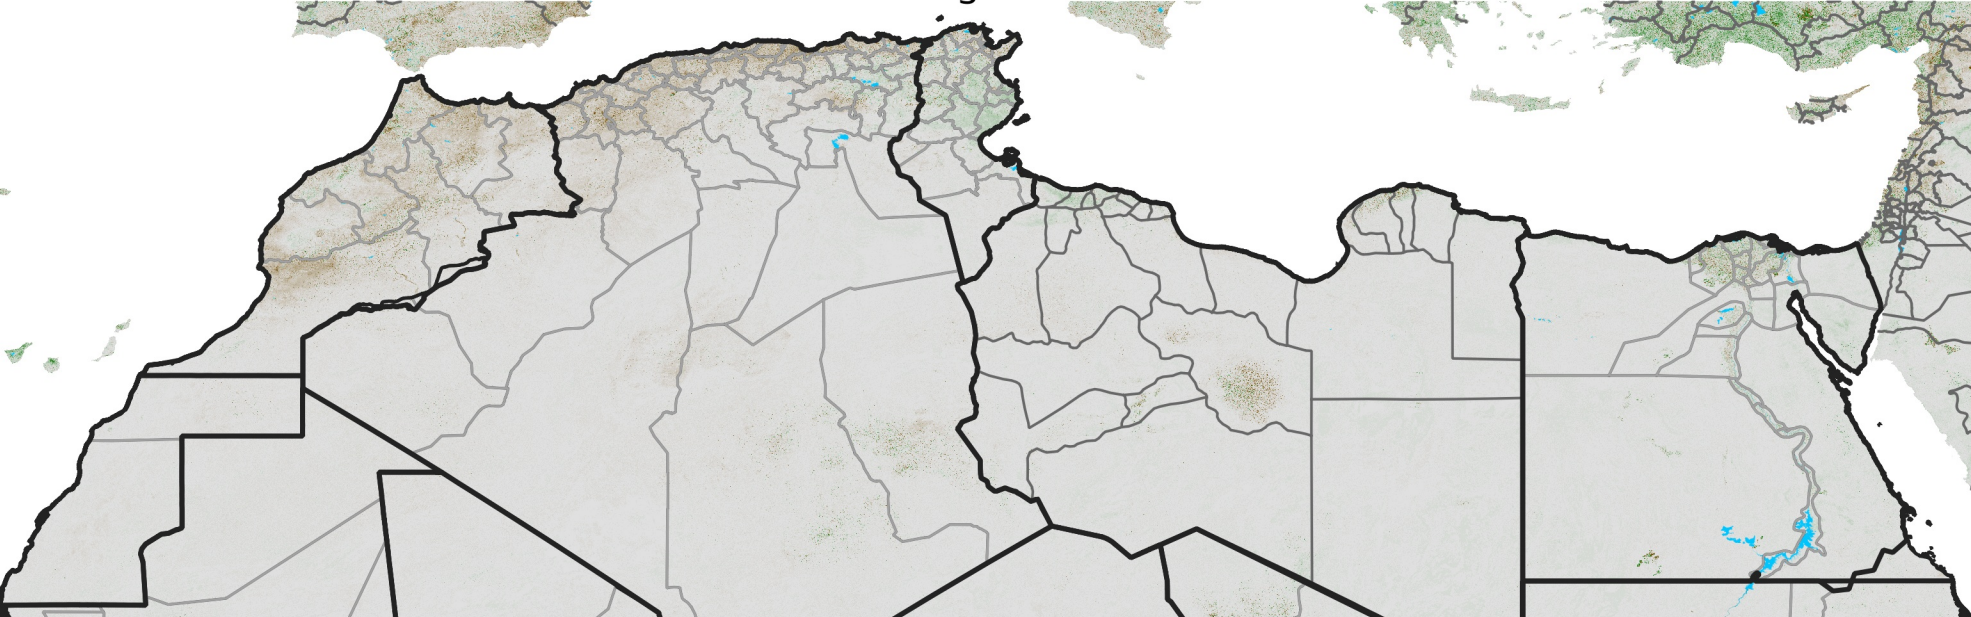

North Africa NDVI Difference

2014 minus 2013

Period 23 / August 11 - 20, 2014

NDVI Difference

< -0.3 -0.2 -0.1 -0.05 0.05 0.1 0.2 >0.3

Negative

No Difference

Positive