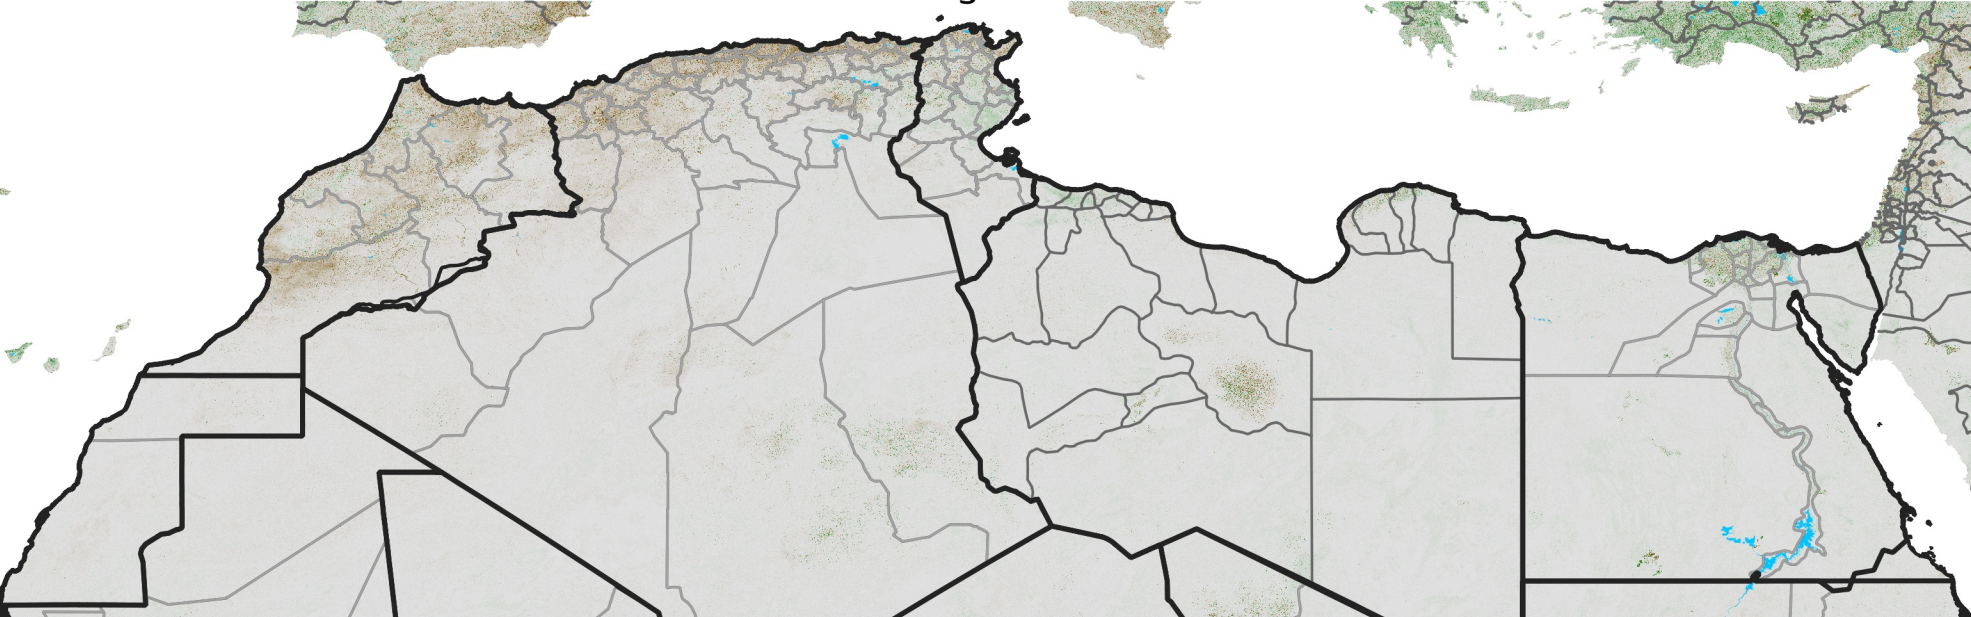

North Africa NDVI Difference

2014 minus 2013

Period 24 / August 21 - 31, 2014

NDVI Difference

< -0.3 -0.2 -0.1 -0.05 0.05 0.1 0.2 >0.3

Negative

No Difference

Positive