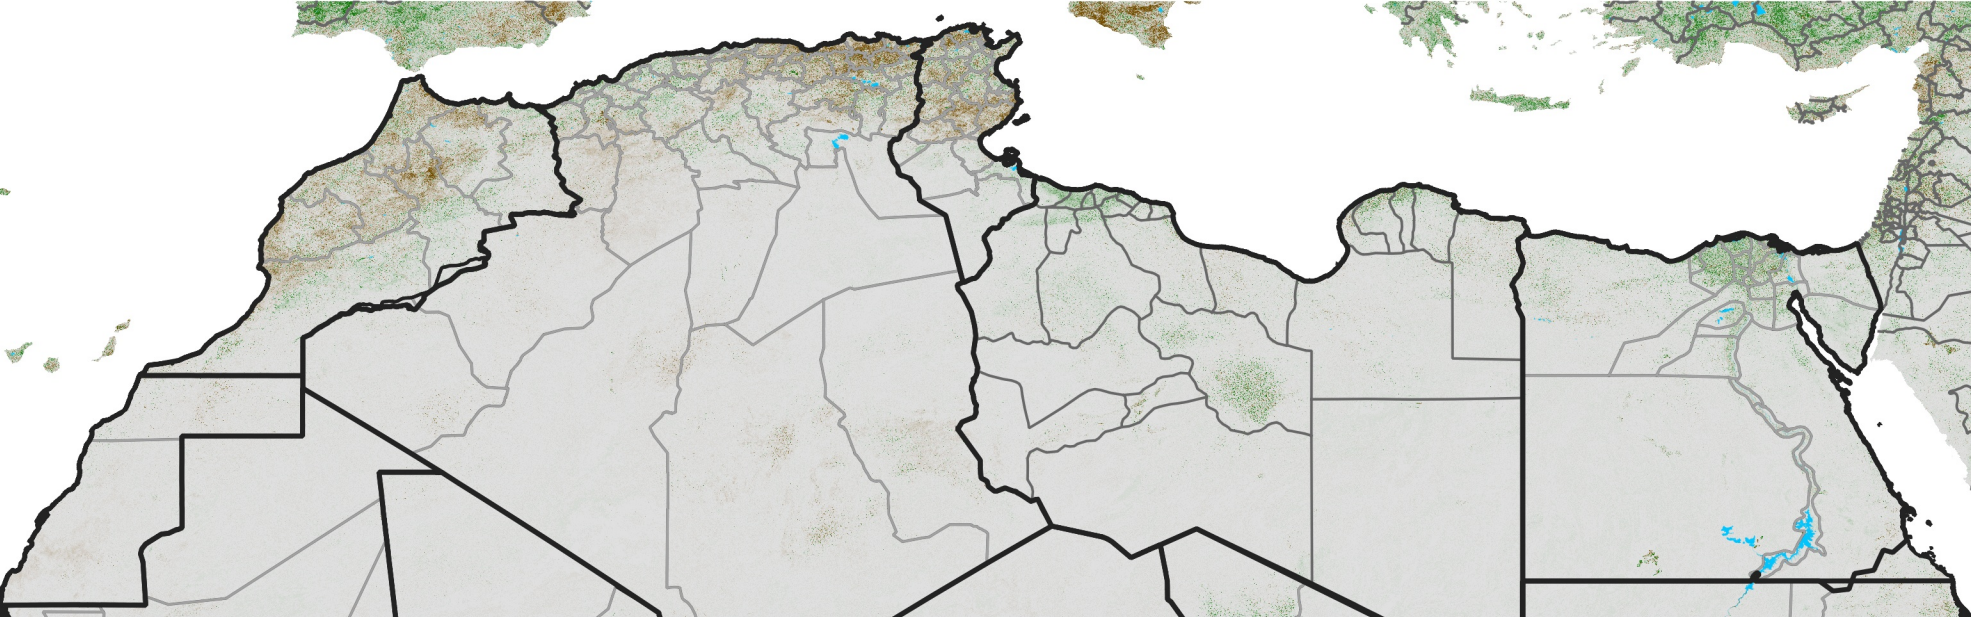

North Africa NDVI Difference

2014 minus 2013

Period 29 / October 11 - 20, 2014

NDVI Difference

< -0.3 -0.2 -0.1 -0.05 0.05 0.1 0.2 >0.3

Negative

No Difference

Positive