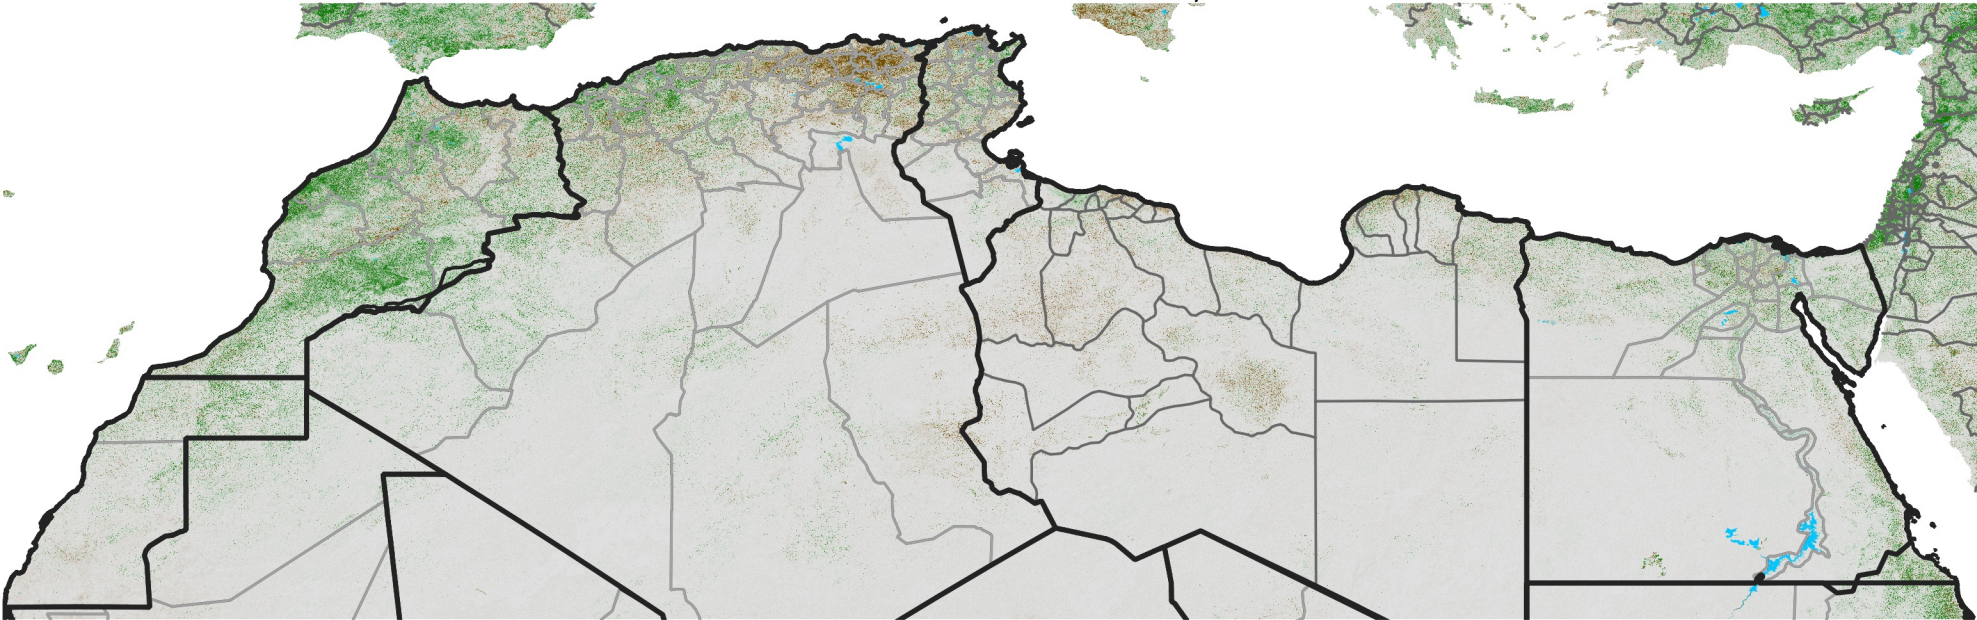

# North Africa NDVI Difference

2014 minus 2013

Period 33 / November 21 - 30, 2014

## NDVI Difference

< -0.3   -0.2   -0.1   -0.05   0.05   0.1   0.2   >0.3

Negative

No Difference

Positive