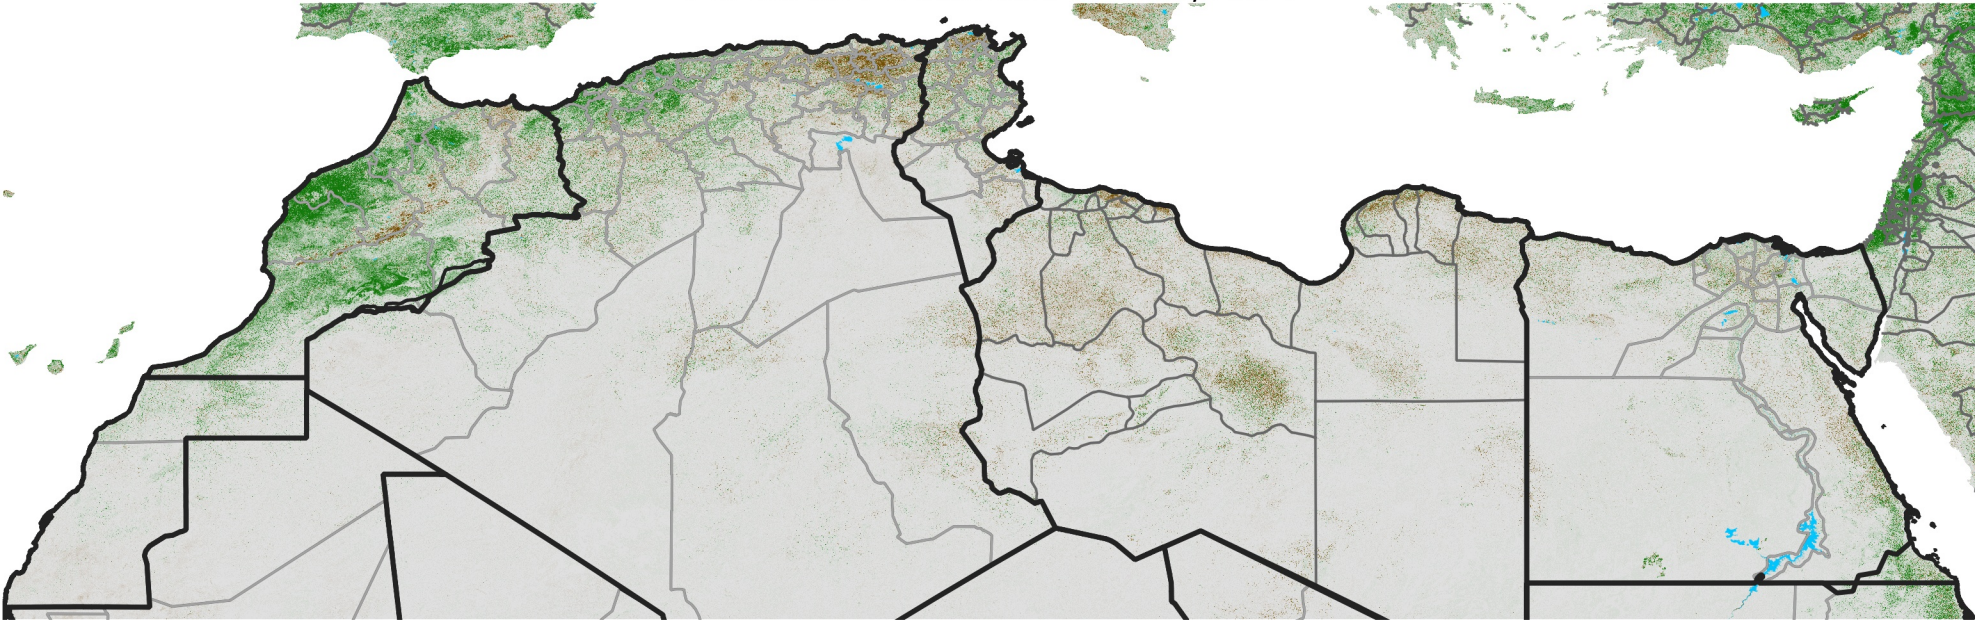

North Africa NDVI Difference

2014 minus 2013

Period 35 / December 11 - 20, 2014

NDVI Difference

< -0.3 -0.2 -0.1 -0.05 0.05 0.1 0.2 >0.3

Negative

No Difference

Positive