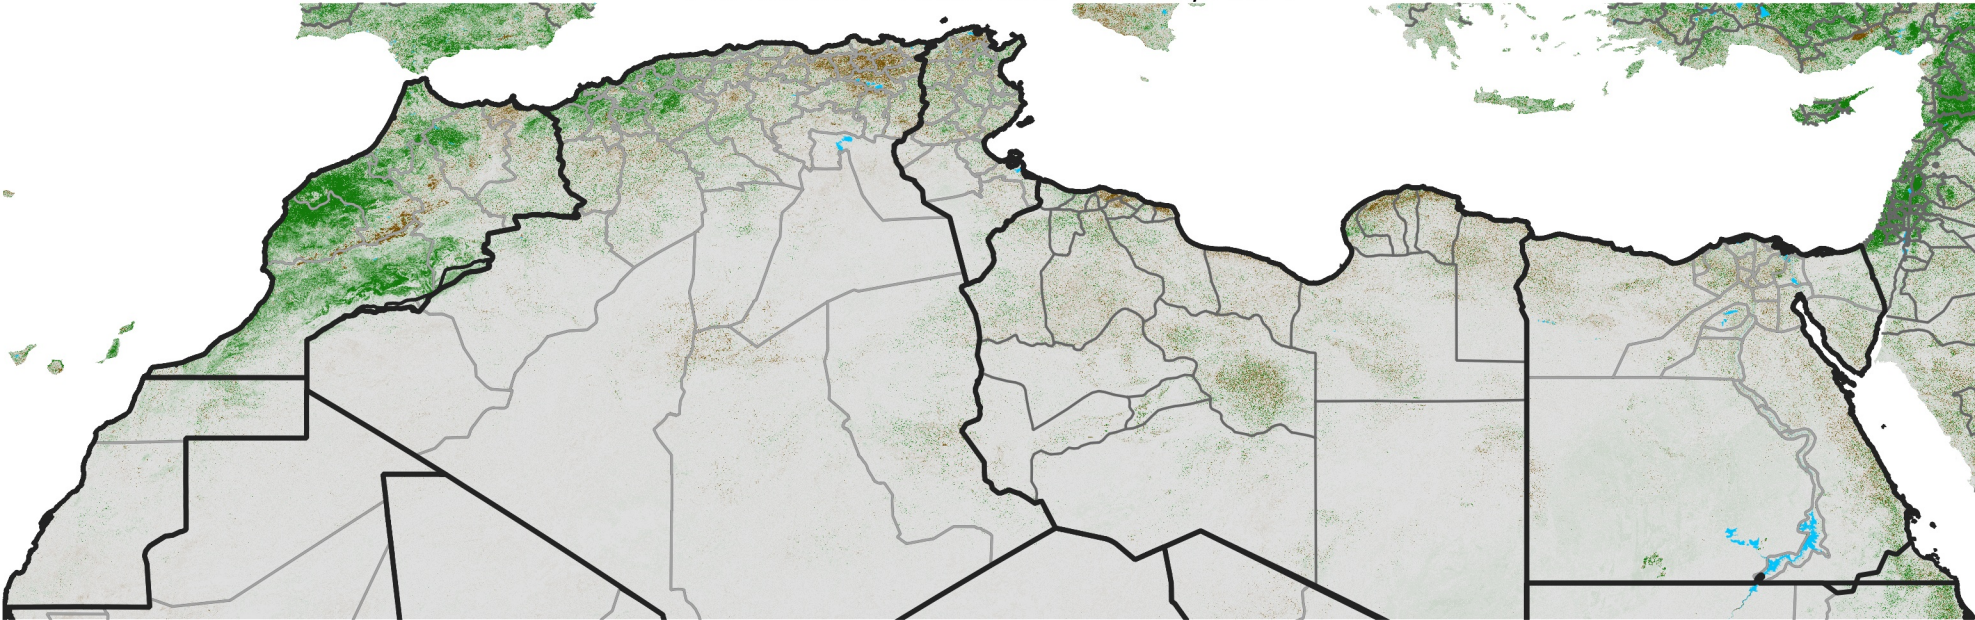

# North Africa NDVI Difference

2014 minus 2013

Period 36 / December 21 - 31, 2014

## NDVI Difference

< -0.3   -0.2   -0.1   -0.05   0.05   0.1   0.2   >0.3

Negative

No Difference

Positive