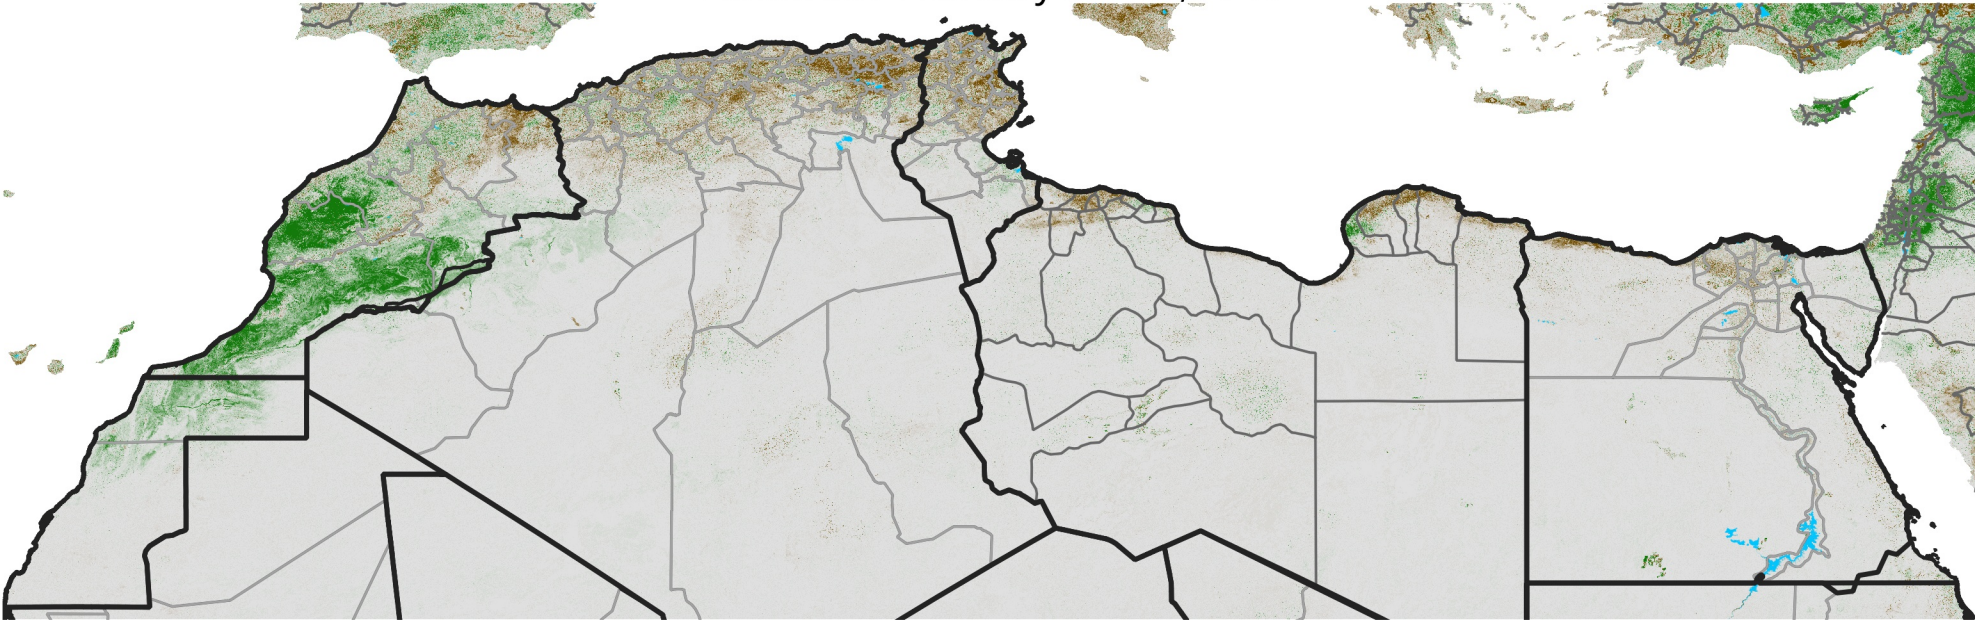

North Africa NDVI Difference

2015 minus 2014

Period 06 / February 21 - 28, 2015

NDVI Difference

< -0.3 -0.2 -0.1 -0.05 0.05 0.1 0.2 >0.3

Negative

No Difference

Positive