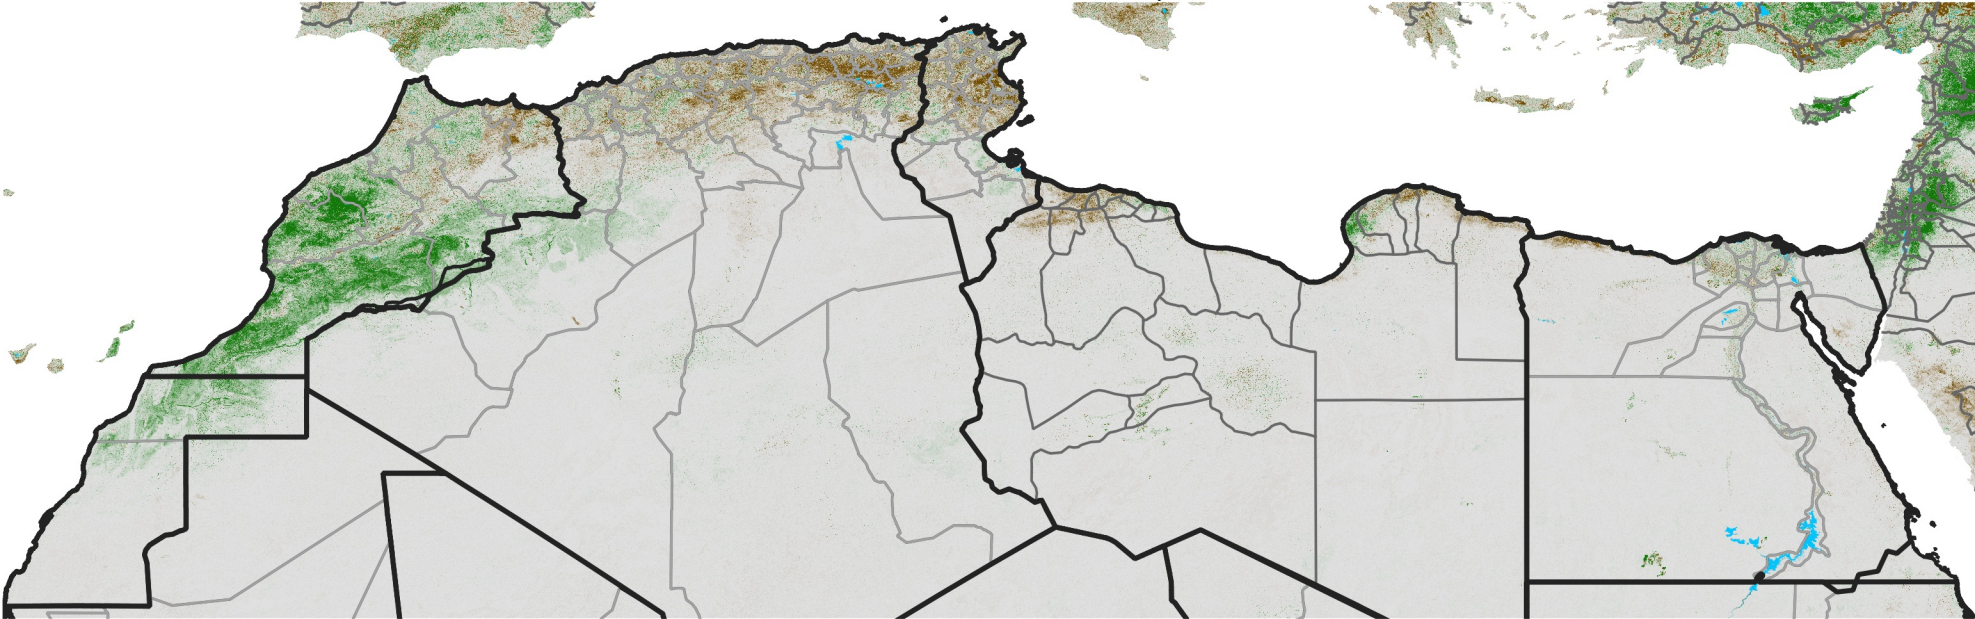

North Africa NDVI Difference

2015 minus 2014

Period 08 / March 11 - 20, 2015

NDVI Difference

< -0.3 -0.2 -0.1 -0.05 0.05 0.1 0.2 >0.3

Negative

No Difference

Positive