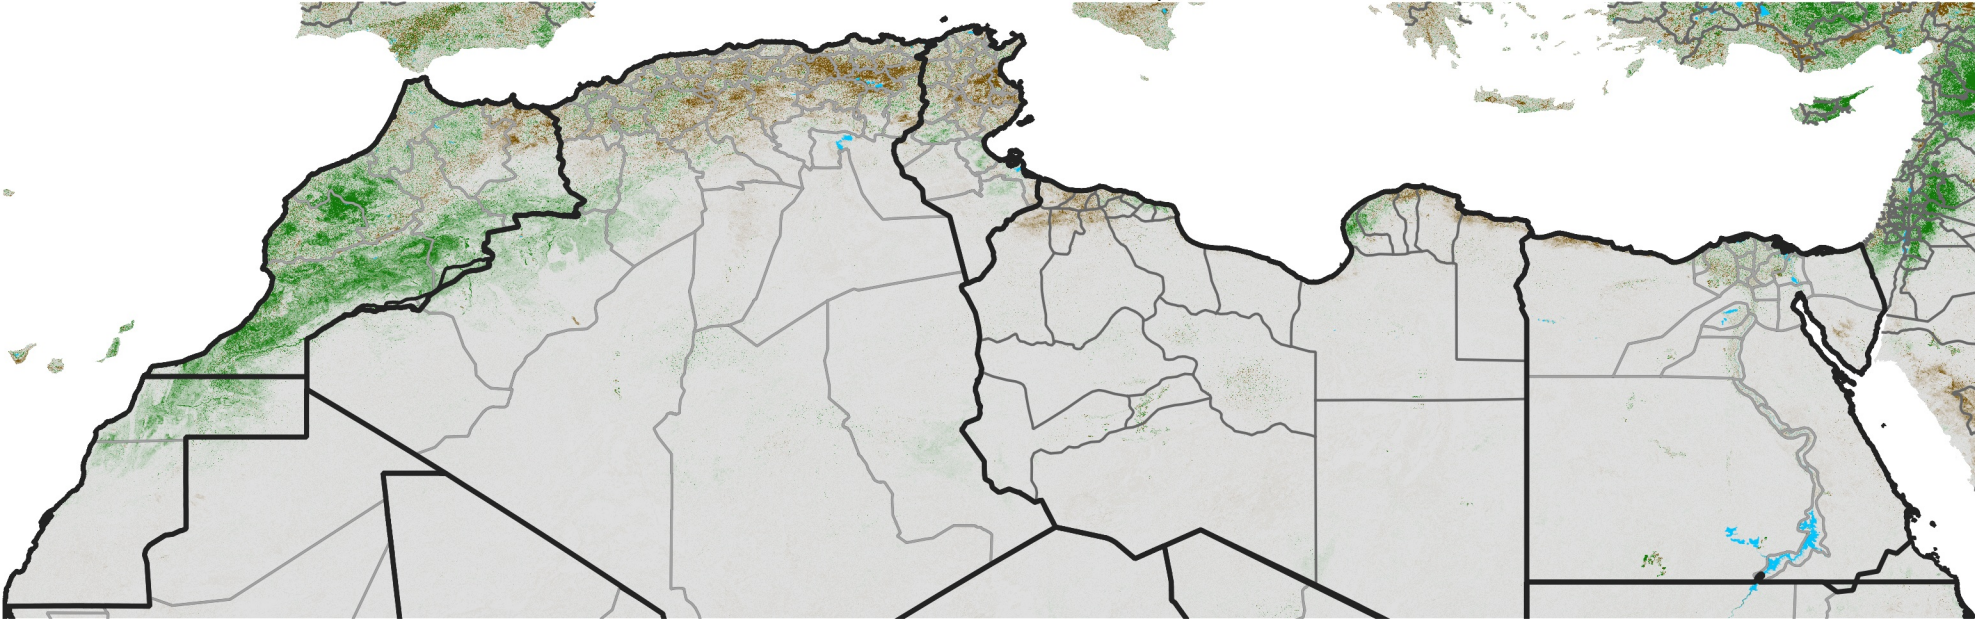

North Africa NDVI Difference

2015 minus 2014

Period 09 / March 21 - 31, 2015

NDVI Difference

< -0.3 -0.2 -0.1 -0.05 0.05 0.1 0.2 >0.3

Negative

No Difference

Positive