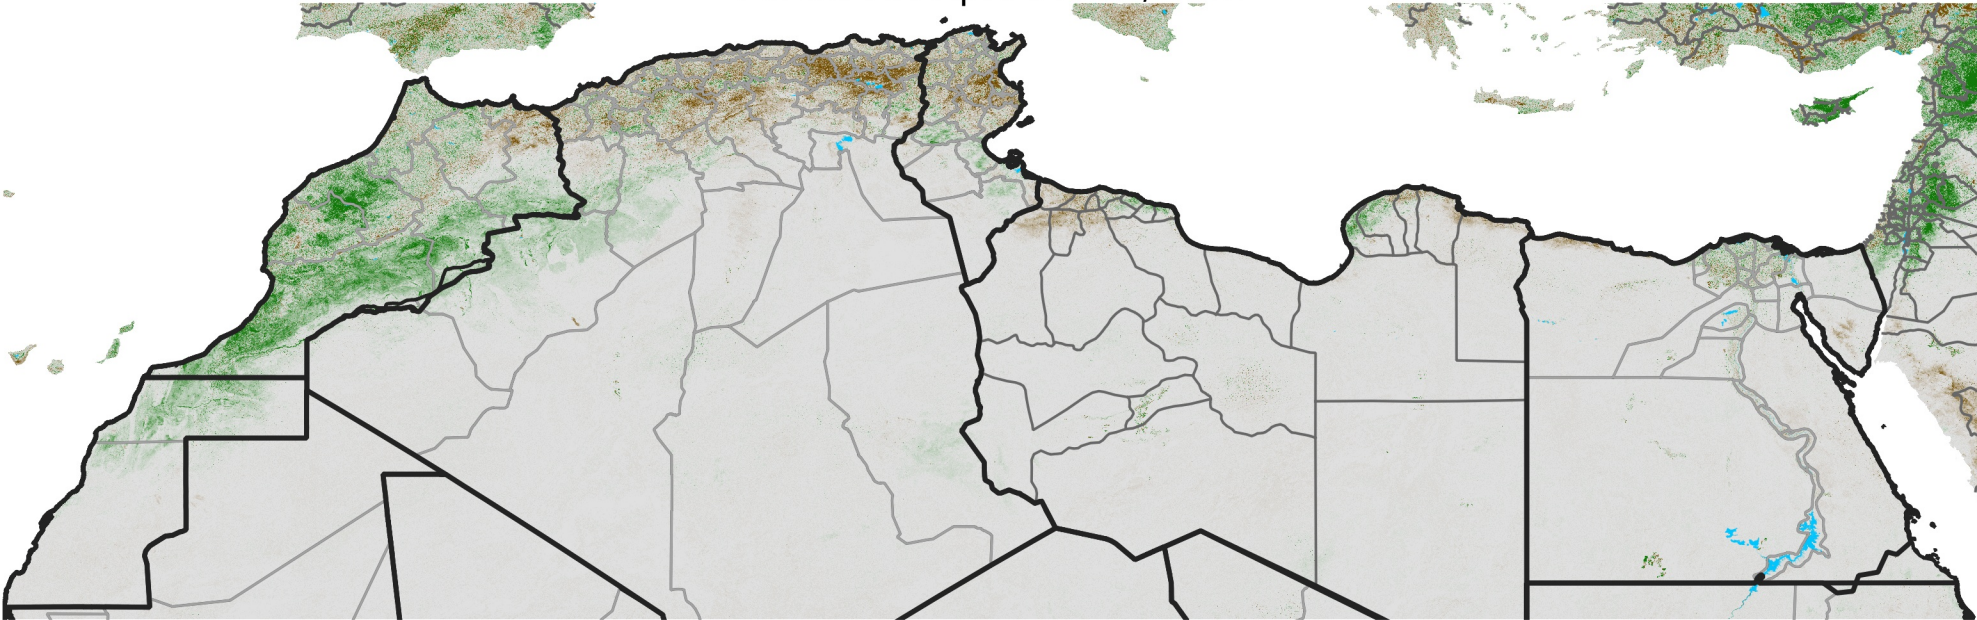

North Africa NDVI Difference

2015 minus 2014

Period 10 / April 01 - 10, 2015

NDVI Difference

< -0.3 -0.2 -0.1 -0.05 0.05 0.1 0.2 >0.3

Negative

No Difference

Positive