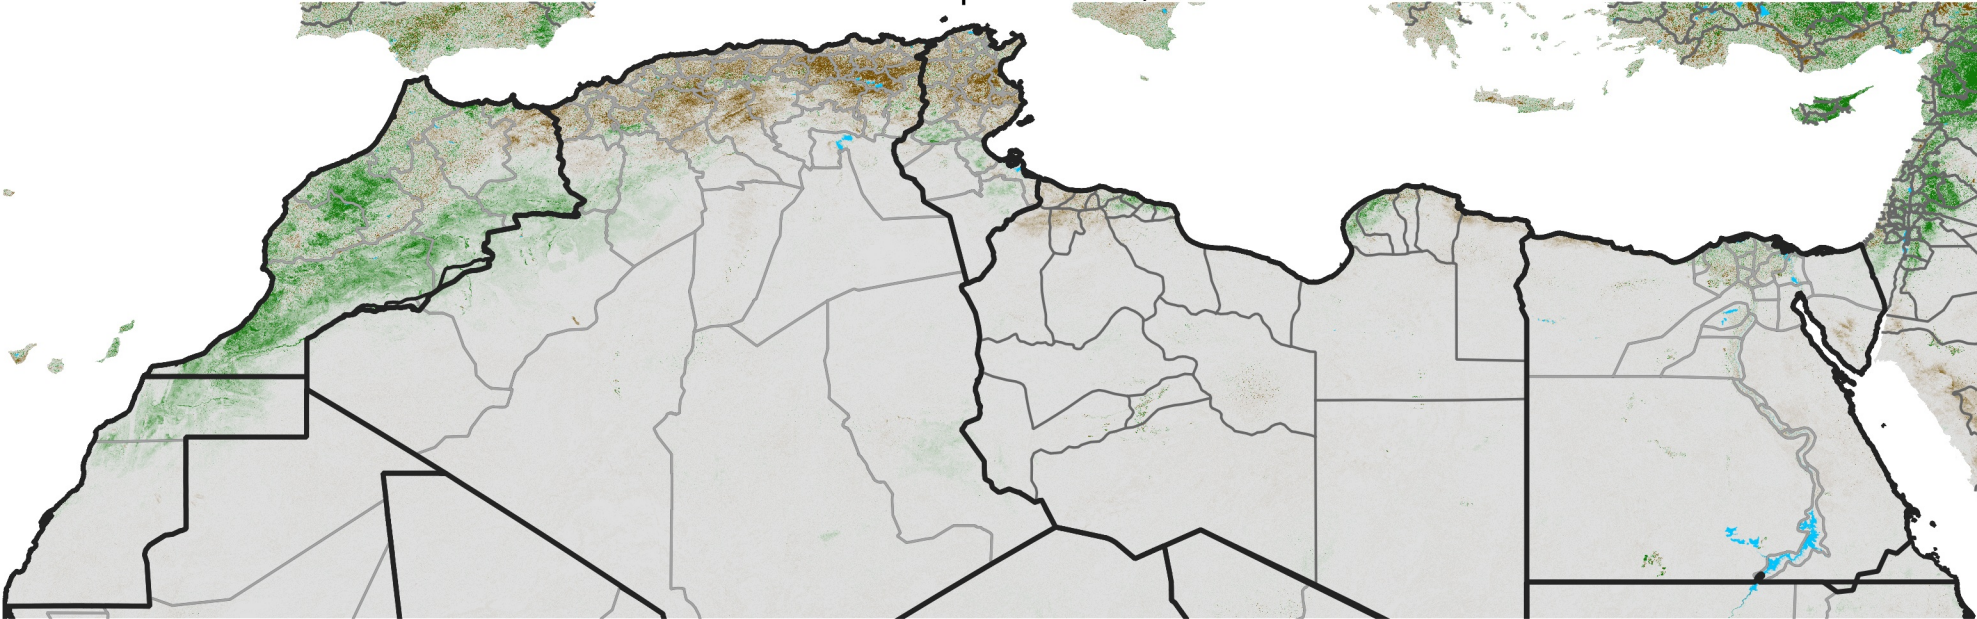

North Africa NDVI Difference

2015 minus 2014

Period 11 / April 11 - 20, 2015

NDVI Difference

< -0.3 -0.2 -0.1 -0.05 0.05 0.1 0.2 >0.3

Negative

No Difference

Positive