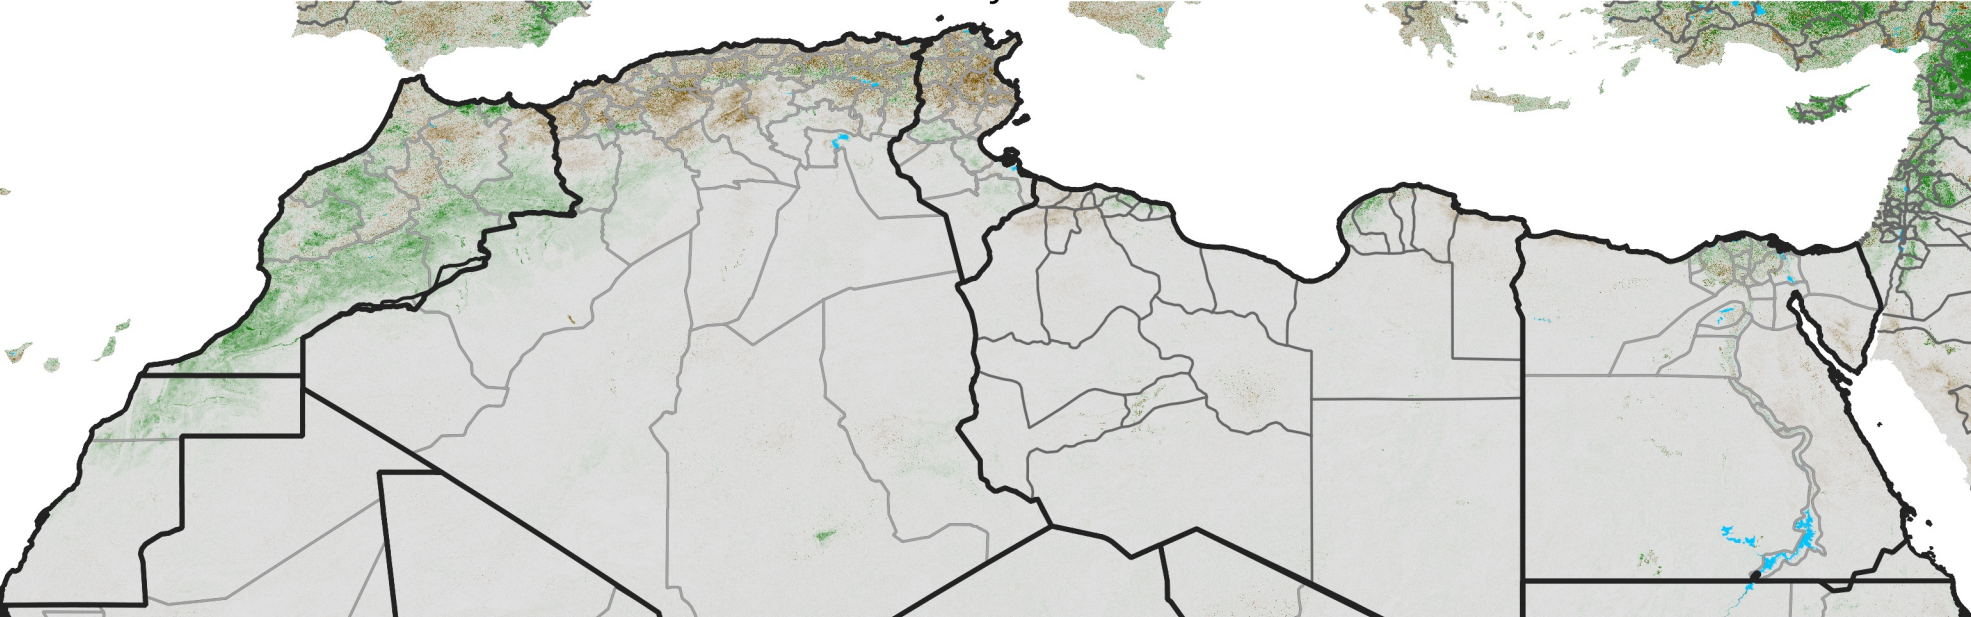

# North Africa NDVI Difference

2015 minus 2014

Period 13 / May 01 - 10, 2015

## NDVI Difference

< -0.3   -0.2   -0.1   -0.05   0.05   0.1   0.2   >0.3

Negative

No Difference

Positive