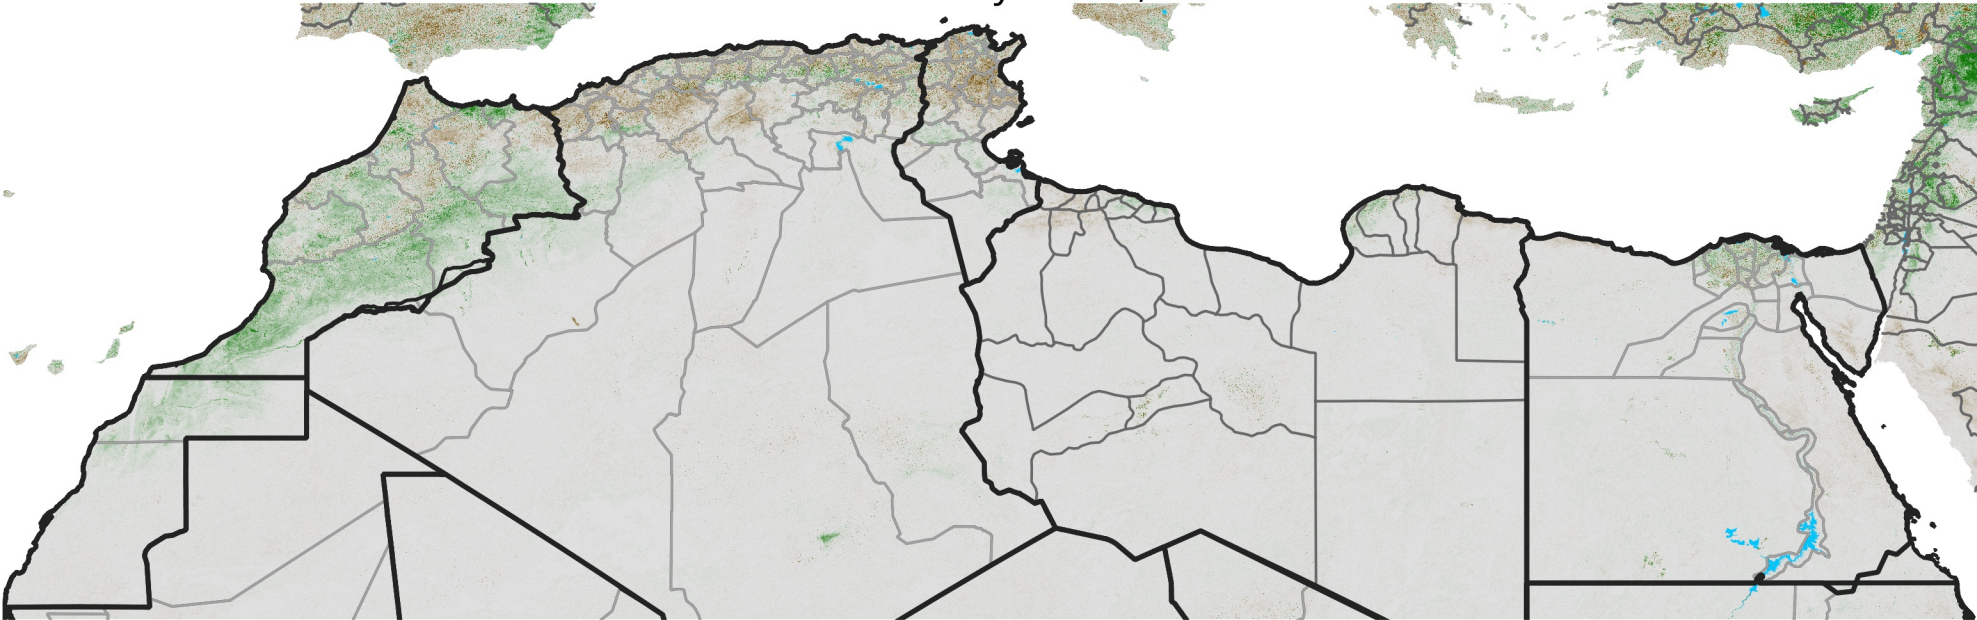

North Africa NDVI Difference

2015 minus 2014

Period 14 / May 11 - 20, 2015

NDVI Difference

< -0.3 -0.2 -0.1 -0.05 0.05 0.1 0.2 >0.3

Negative

No Difference

Positive