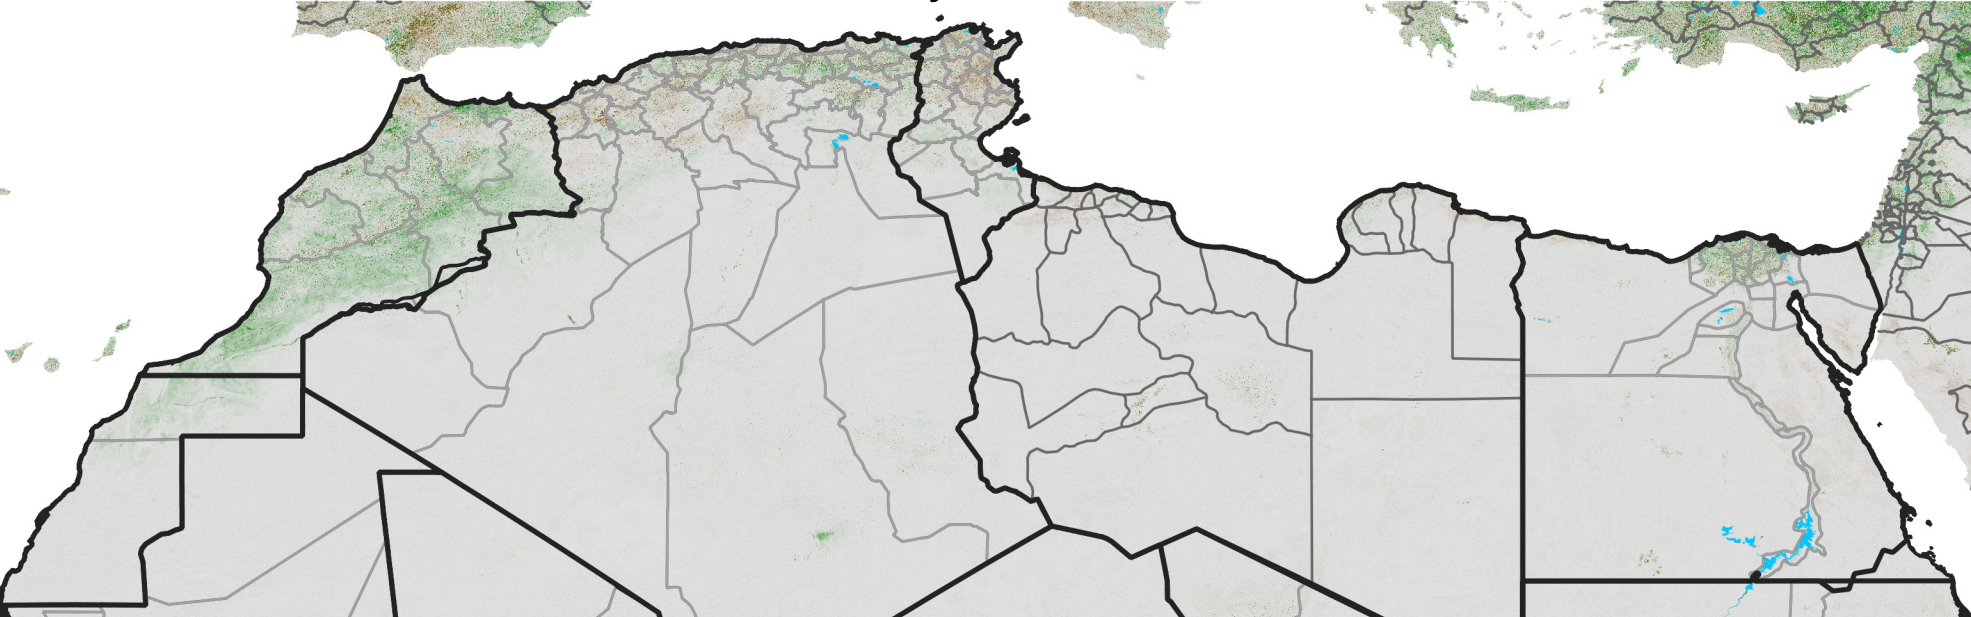

# North Africa NDVI Difference

2015 minus 2014

Period 16 / June 01 - 10, 2015

## NDVI Difference

< -0.3   -0.2   -0.1   -0.05   0.05   0.1   0.2   >0.3

Negative

No Difference

Positive